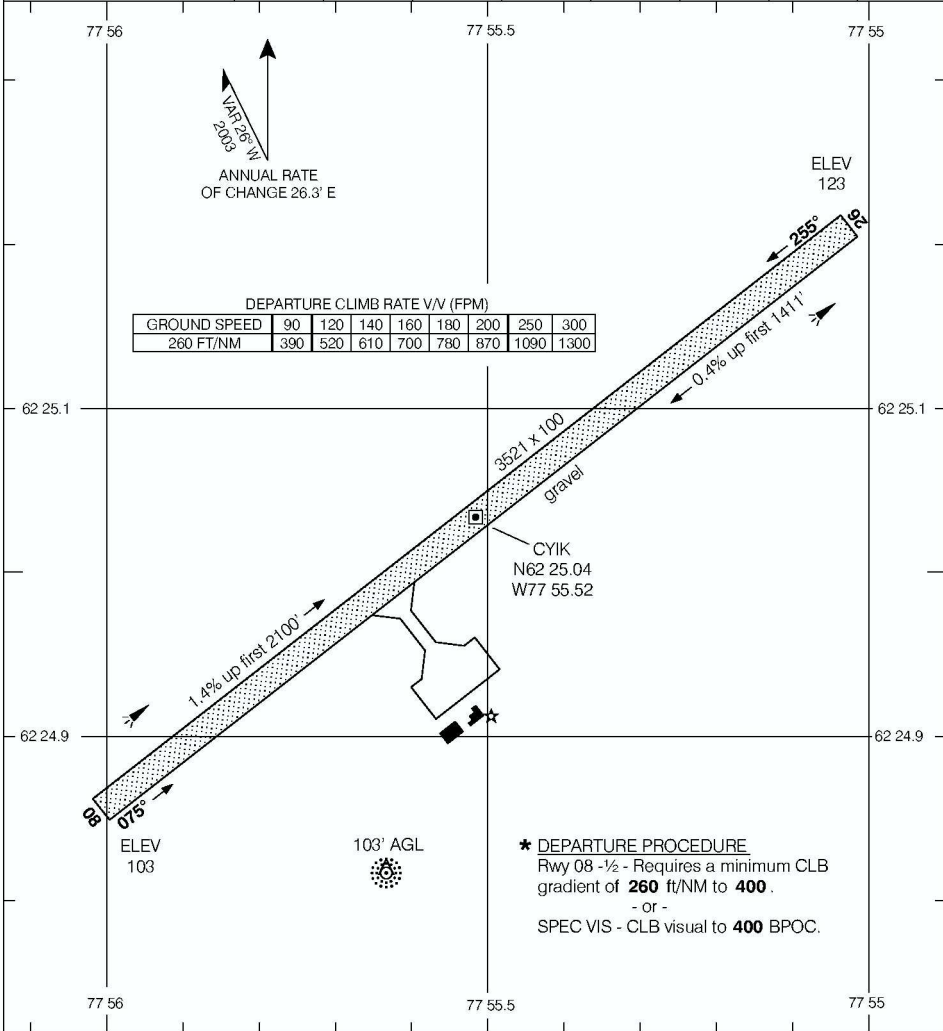

# AERODROME CHART

IVUJIVIK  
IVUJIVIK QC

APRT RADIO  
122.1 (MF 5 NM)  
O/T TFC 122.1

### DECLARED DISTANCES

	08	26						
TORA	3521	3521						
TODA	4521	4521						
ASDA	3521	3521						
LDA	3521	3521						

© 2006 Her Majesty The Queen In Right of Canada, Department of Natural Resources All rights reserved