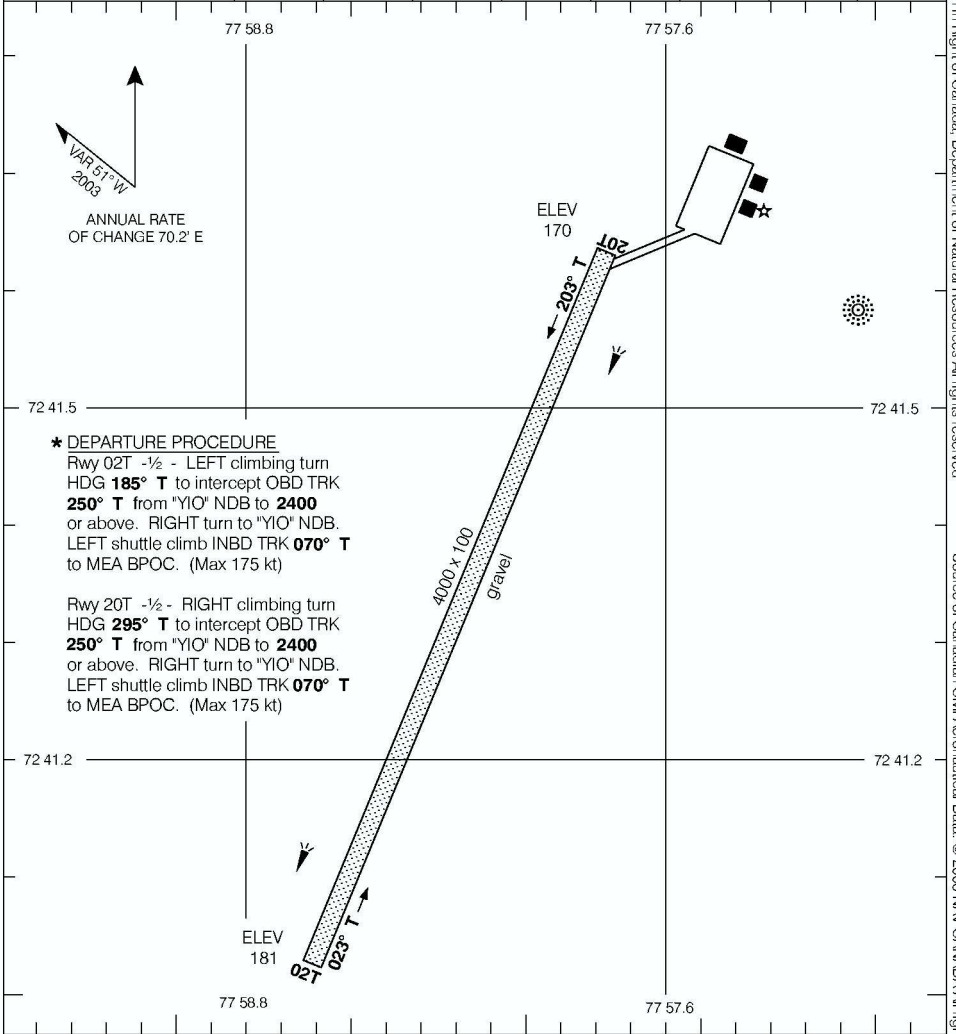

AERODROME CHART

POND INLET
POND INLET NU

AWOS
128.3

APRT RADIO
122.1 (MF 5 NM)

DECLARED DISTANCES

	02T	20T						
TORA	4000	4000						
TODA	5000	4000						
ASDA	4000	4000						
LDA	4000	4000						

TAKE-OFF MINIMA

Rwys 02T; 20T: *