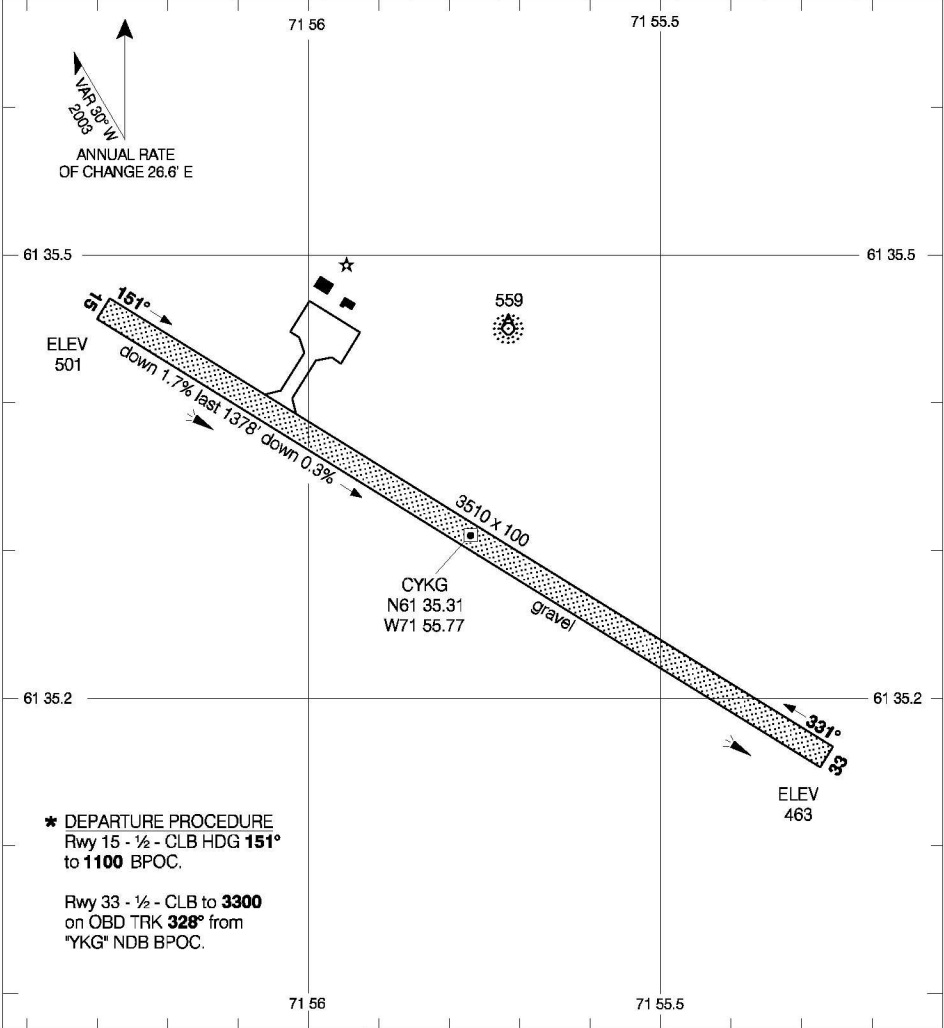

AERODROME CHART

KANGIQSUJUAQ (WAKEHAM BAY)
KANGIQSUJUAQ QC

APRT RADIO
122.1 (MF 5 NM)
O/T TFC 122.1

RADIO (DRCO)
QUEBEC
123.475

DECLARED DISTANCES

	15	33						
TORA	3510	3510						
TODA	3510	3510						
ASDA	3510	3510						
LDA	3510	3510						

*** DEPARTURE PROCEDURE**
Rwy 15 - ½ - CLB HDG **151°**
to **1100** BPOC.

Rwy 33 - ½ - CLB to **3300**
on OBD TRK **328°** from
YKG NDB BPOC.

TAKE-OFF MINIMA

Rwys 15, 33: *

Source of Canadian Civil Aeronautical Data: © 2007 NAV CANADA All rights reserved