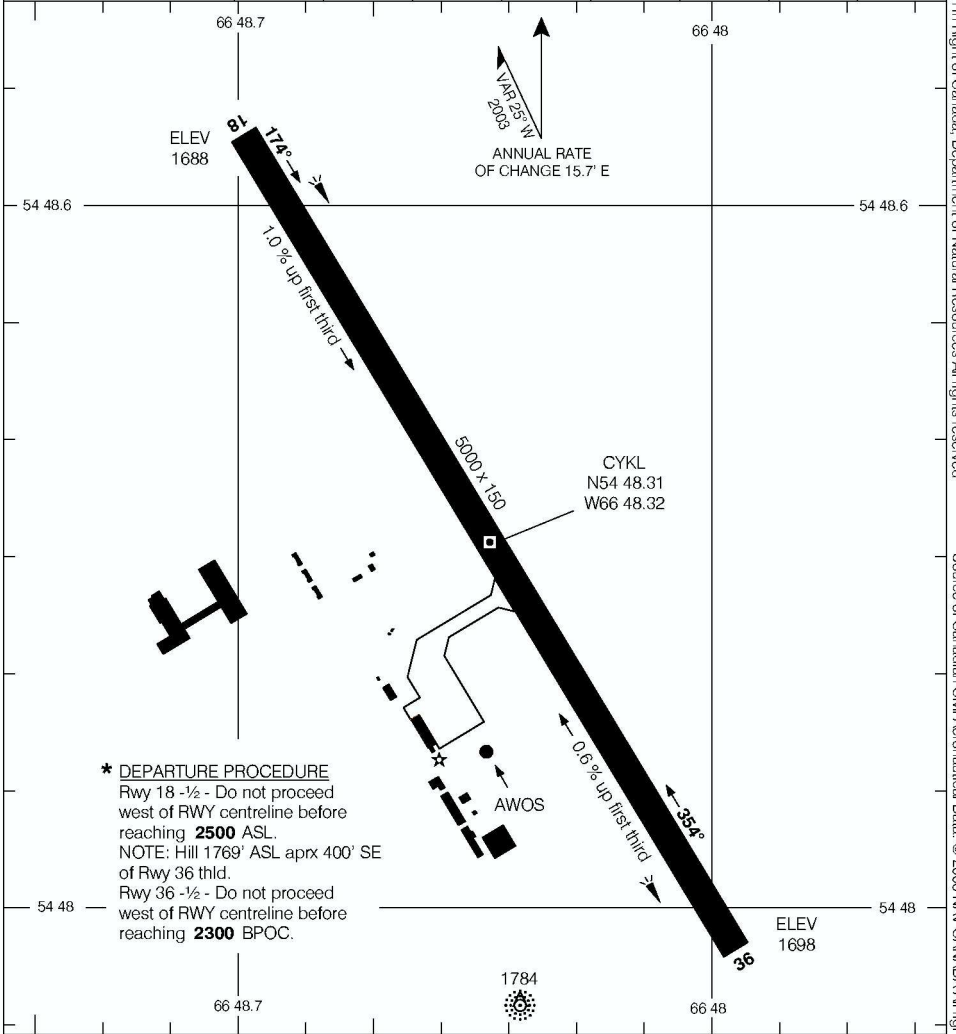

AERODROME CHART

SCHEFFERVILLE
SCHEFFERVILLE QC

AWOS 124.6 (Eng) 127.5 (Fr)	RADIO (DRCO) QUEBEC 126.7	TFC 122.2 (MF 15 NM)
--------------------------------------------------------	------------------------------------------------------	-------------------------------------------------

DECLARED DISTANCES	18	36					
	TORA	5000	5000				
TODA	6000	5525					
ASDA	5200	5200					
LDA	5000	5000					

*** DEPARTURE PROCEDURE**
 Rwy 18 - 1/2 - Do not proceed west of RWY centreline before reaching **2500** ASL.
 NOTE: Hill 1769' ASL aprx 400' SE of Rwy 36 thld.
 Rwy 36 - 1/2 - Do not proceed west of RWY centreline before reaching **2300** BPOC.

TAKE-OFF MINIMA	SCALE IN FEET
Rwys 18, 36: *	1000 0 1000

© 2006 Her Majesty The Queen In Right of Canada, Department of Natural Resources All rights reserved. Source of Canadian Civil Aeronautical Data: © 2006 NAV CANADA All rights reserved.