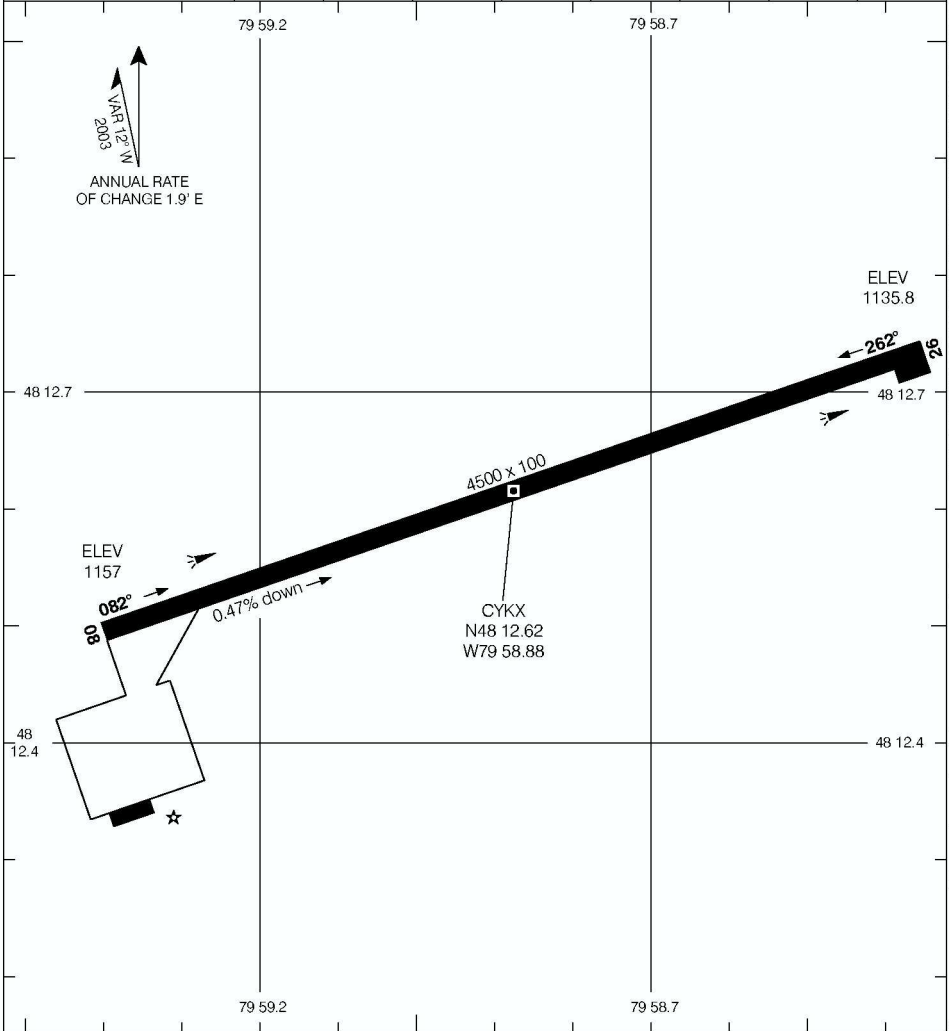

AERODROME CHART

KIRKLAND LAKE
KIRKLAND LAKE ON

UNICOM
122.8 (ATF 5 NM)
O/T TFC 122.8

© 2006 Her Majesty The Queen In Right of Canada, Department of Natural Resources. All rights reserved.

Source of Canadian Civil Aeronautical Data: © 2006 NAV CANADA. All rights reserved.

DECLARED DISTANCES	08	26					
TORA	4500	4500					
TODA	4850	4900					
ASDA	4500	4500					
LDA	4500	4500					

TAKE-OFF MINIMA

Rwys 08, 26:½

AERODROME CHART
EFF 8 JUN 06

CHANGE: Dep proc removed; take-off minima added