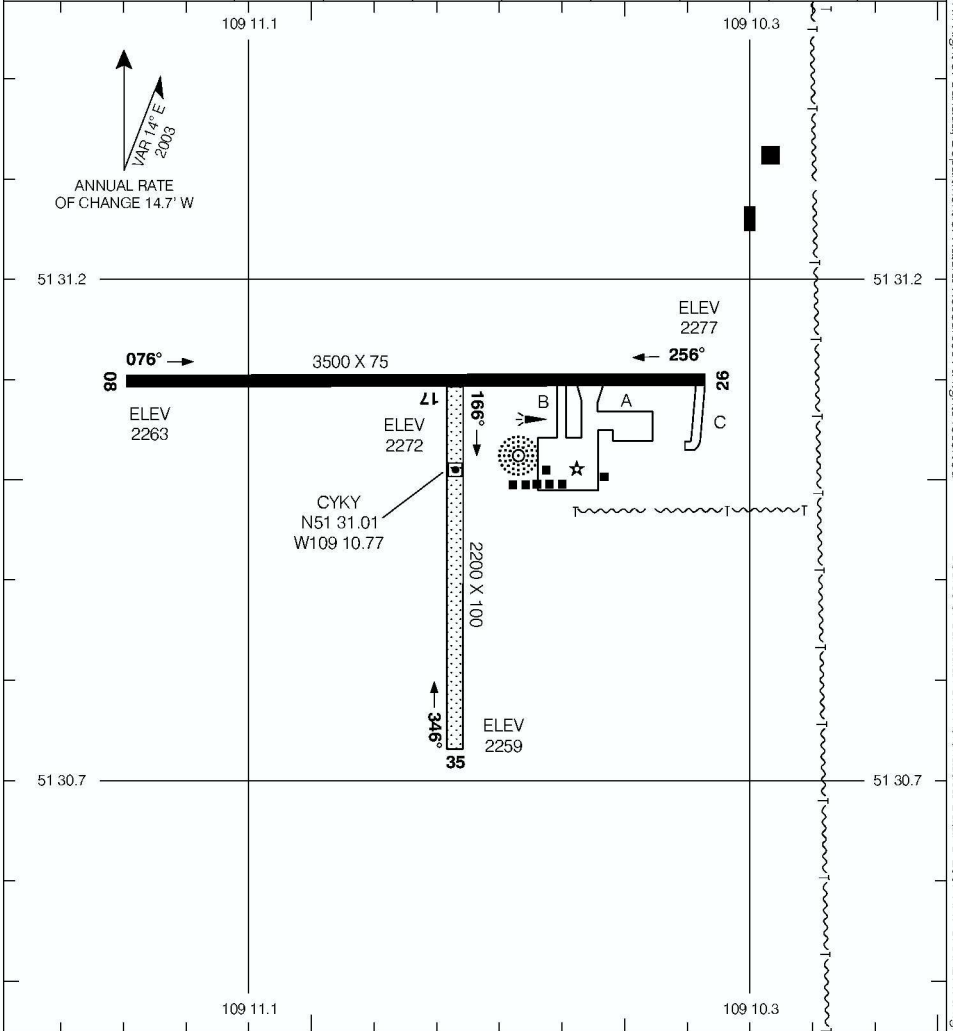

# AERODROME CHART

KINDERSLEY  
KINDERSLEY SK

UNICOM  
122.8 (ATF 5 NM)  
O/T TFC 122.8

DECLARED DISTANCES	08	26	17	35				
TORA	3500	3500	2200	2200				
TODA	3500	3500	2200	2200				
ASDA	3500	3500	2200	2200				
LDA	3500	3500	2200	2200				

TAKE-OFF MINIMA

All Rwys: NOT ASSESSED

AERODROME CHART  
EFF 15 MAR 07

CHANGE: Rwy 07/25 to Rwy 08/26

KINDERSLEY SK  
KINDERSLEY  
NAD83

© 2007 Her Majesty The Queen in Right of Canada, Department of Natural Resources All rights reserved. Source of Canadian Civil Aeronautical Data © 2007 NAV CANADA All rights reserved.