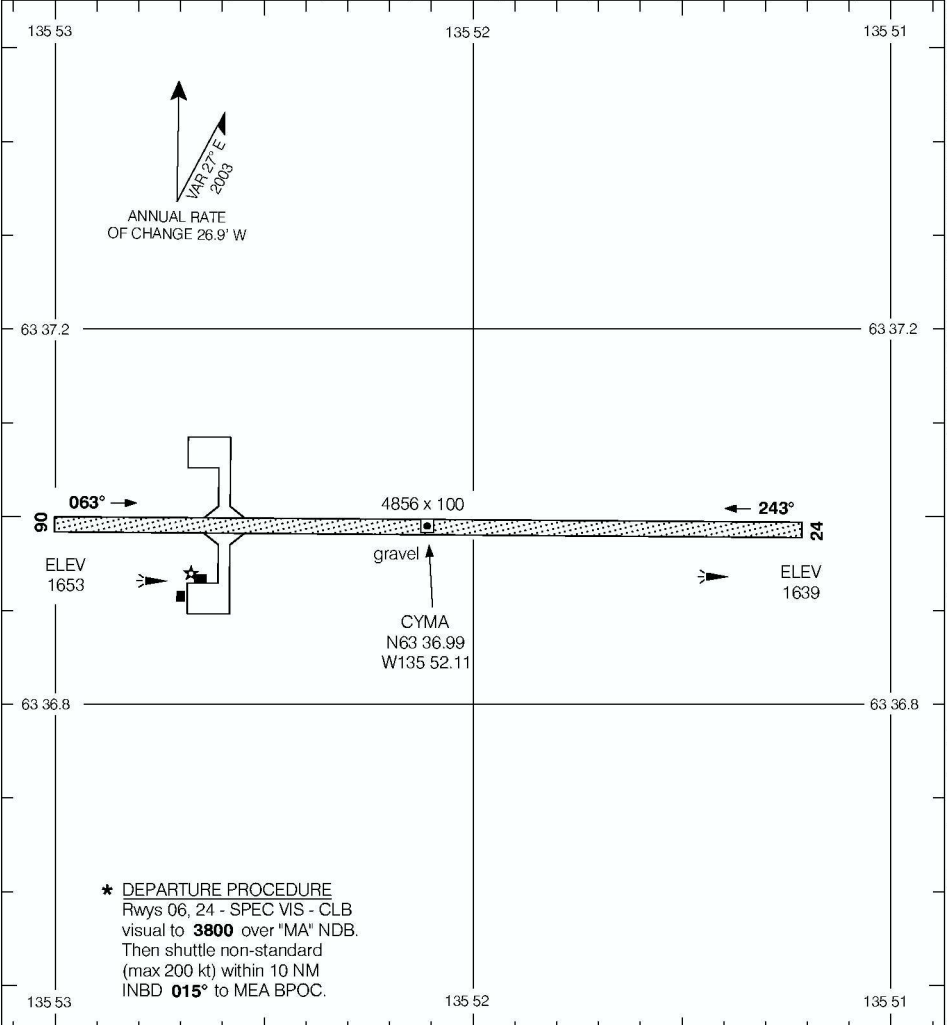

AERODROME CHART

MAYO
MAYO YT

APRT RDO
122.1 (MF 5 NM)

DEP
WHITEHORSE RADIO (RCO)
126.7

DECLARED DISTANCES

	06	24					
TORA	4856	4856					
TODA	5056	5056					
ASDA	4856	4856					
LDA	4856	4856					

TAKE-OFF MINIMA