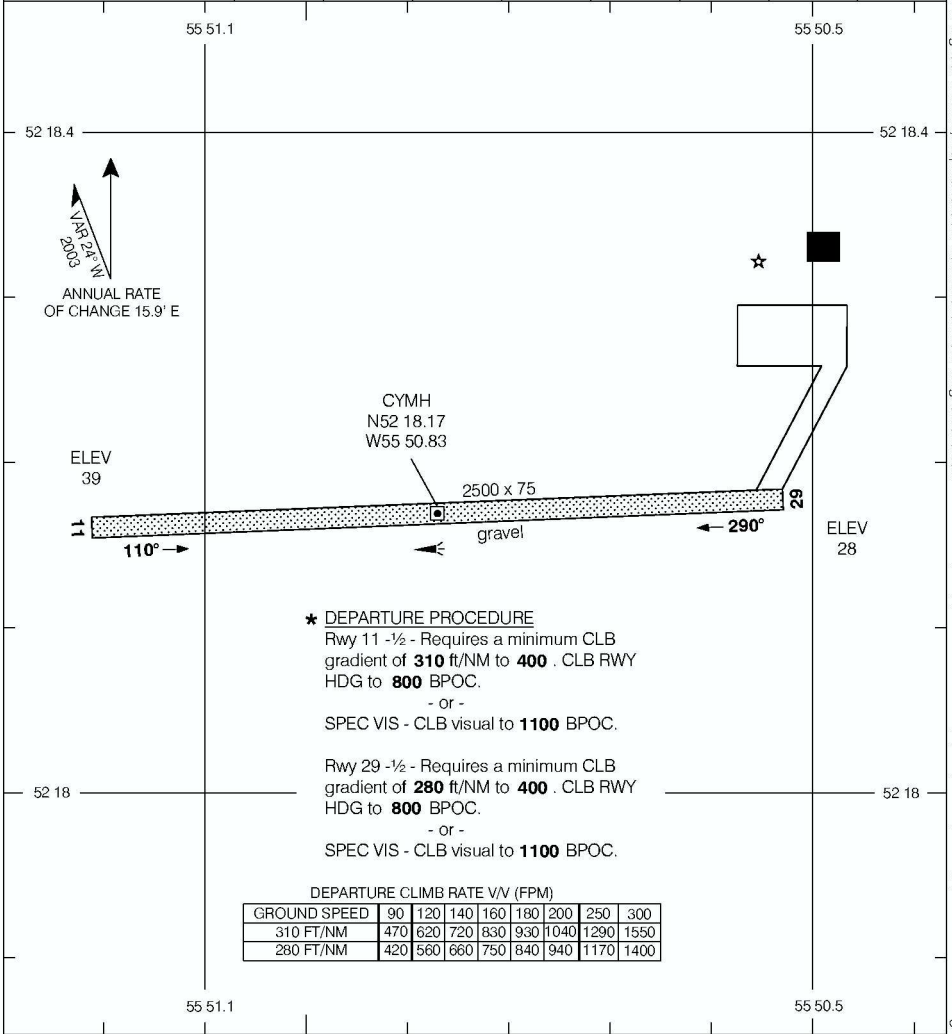

AERODROME CHART

MARY'S HARBOUR
MARY'S HARBOUR NL

AWOS
122.55

TFC
122.8 (ATF 5 NM)

DECLARED DISTANCES	11	29					
	TORA	2500	2500				
TODA	2500	2500					
ASDA	2500	2500					
LDA	2500	2500					

TAKE-OFF MINIMA	SCALE IN FEET
Rwys 11, 29: *	500 0 500