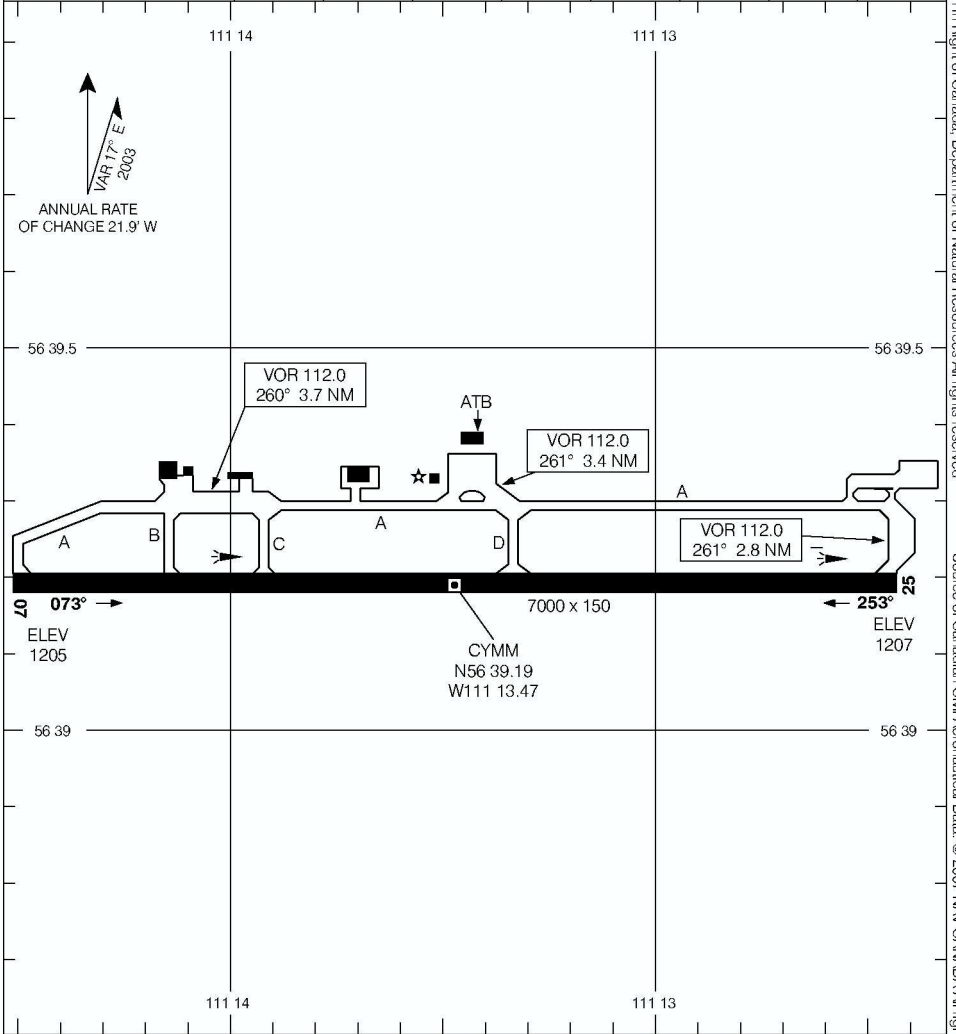

AERODROME CHART

FORT McMURRAY
FORT McMURRAY AB

ATIS 128.5	DEP EDMONTON CENTRE 135.7	RADIO MCMURRAY 118.1 (MF 5 NM) 236.6
----------------------	---	--

DECLARED DISTANCES	07	25					
	TORA	7000	7000				
TODA	8000	8000					
ASDA	7000	7000					
LDA	7000	7000					

TAKE-OFF MINIMA	SCALE IN FEET
Rwys 07, 25: ½	

AERODROME CHART CHANGE: Revised FORT McMURRAY AB
EFF 15 MAR 07 NAD83

© 2007 Her Majesty The Queen in Right of Canada, Department of Natural Resources All rights reserved. Source of Canadian Civil Aeronautical Data © 2007 NAV CANADA All rights reserved.