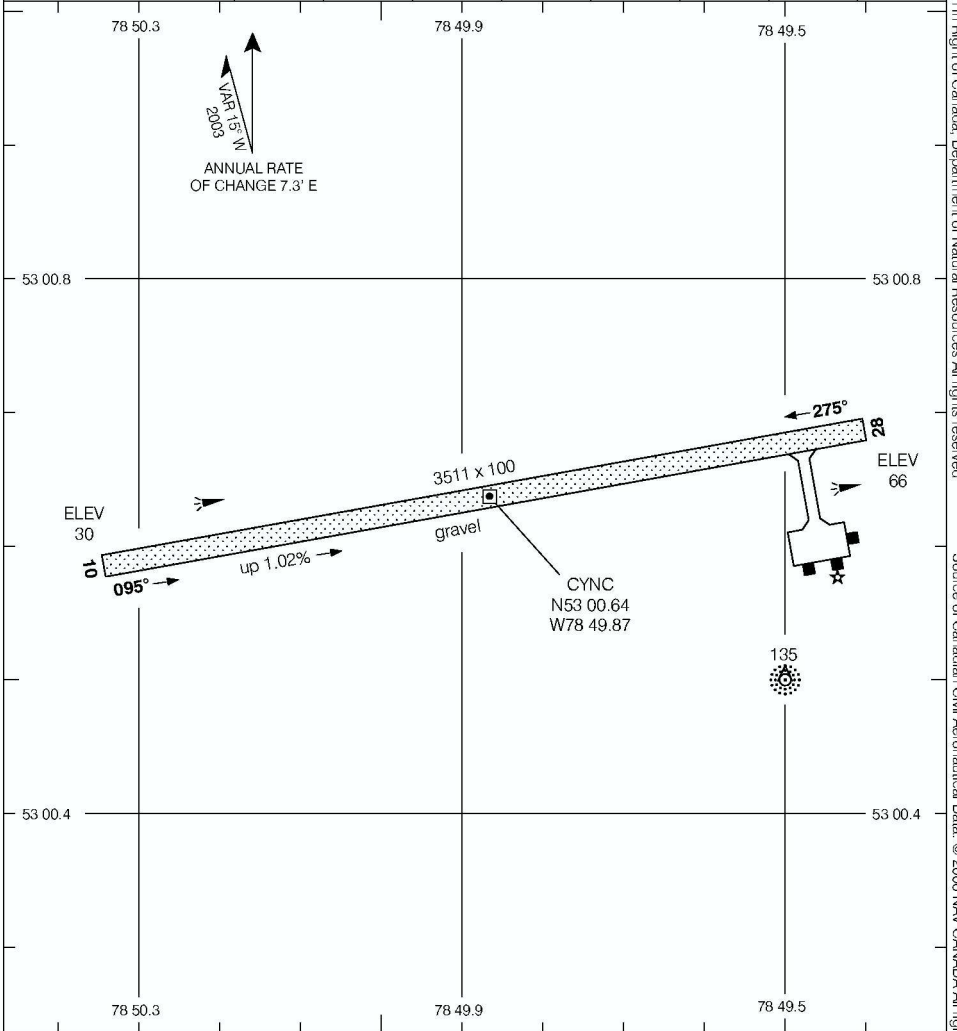

AERODROME CHART

WEMINDJI
WEMINDJI QC

APRT RADIO
122.1 (MF 5 NM)
O/T TFC 122.1

DECLARED DISTANCES

| | 10 | 28 | | | | | |
|------|------|------|--|--|--|--|--|
| TORA | 3511 | 3511 | | | | | |
| TODA | 3511 | 3511 | | | | | |
| ASDA | 3511 | 3511 | | | | | |
| LDA | 3511 | 3511 | | | | | |

TAKE-OFF MINIMA

Rwys 10; 28: ½

AERODROME CHART

EFF 8 JUN 06 CHANGE: Editorial

WEMINDJI QC

WEMINDJI

NAD83

© 2006 Her Majesty The Queen In Right of Canada, Department of Natural Resources All rights reserved. Source of Canadian Civil Aeronautical Data: © 2006 NAV CANADA All rights reserved.