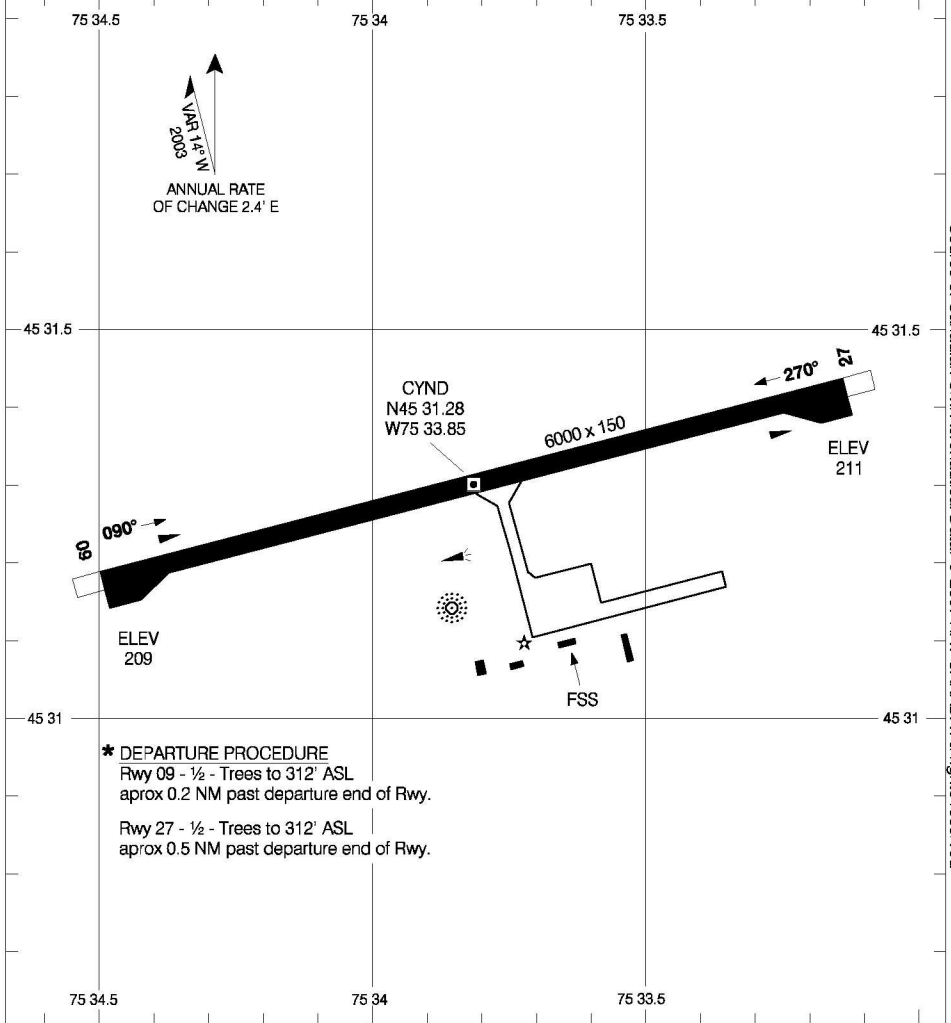

# AERODROME CHART

OTTAWA/GATINEAU  
GATINEAU QC

<b>QUEBEC RADIO (RCO) 126.7</b>	<b>RADIO GATINEAU 122.3 (MF 5 NM) O/T TFC 122.3</b>	<b>DEP OTTAWA TML 128.175 252.5</b>
-------------------------------------	---	---

DECLARED DISTANCES	09	27					
	TORA	6000	6000				
TODA	6000	6000					
ASDA	6200	6200					
LDA	6000	6000					

**\* DEPARTURE PROCEDURE**  
 Rwy 09 - ½ - Trees to 312' ASL  
 aprox 0.2 NM past departure end of Rwy.  
 Rwy 27 - ½ - Trees to 312' ASL  
 aprox 0.5 NM past departure end of Rwy.

TAKE-OFF MINIMA	SCALE IN FEET
Rwys 09, 27: *	1000 0 1000

Source of Canadian Civil Aeronautical Data: © 2007 NAV CANADA All rights reserved

AERODROME CHART  
EFF 5 JUL 07

CHANGE: Revised

GATINEAU QC  
OTTAWA/GATINEAU  
NAD83