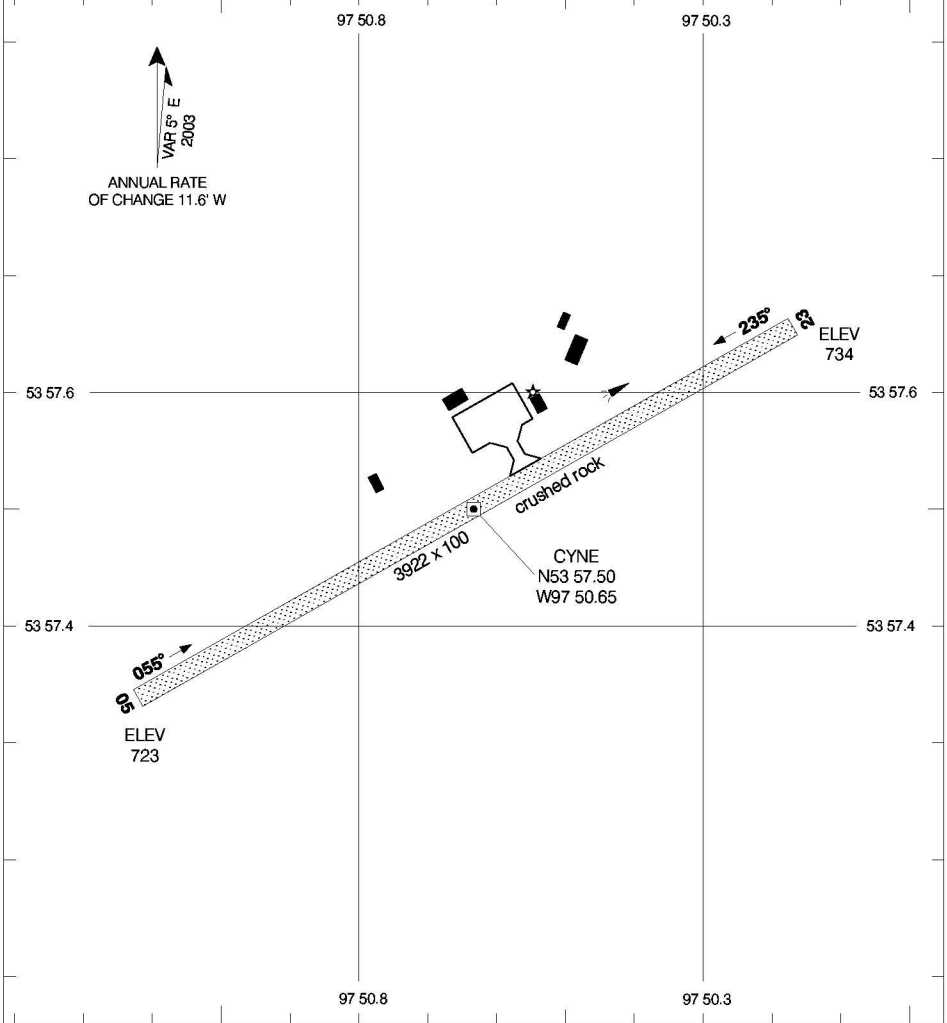

AERODROME CHART

NORWAY HOUSE
NORWAY HOUSE MB

Q RADIO (RCO) KENORA 122.1 (MF 5 NM) O/T TFC 122.1	DEP RADIO (RCO) WINNIPEG 123.375 (FISE)
---	--

DECLARED DISTANCES	05	23						
	TORA	3922	3922					
TODA	4122	4372						
ASDA	3922	3922						
LDA	3922	3922						

TAKE-OFF MINIMA Rwys 05, 23: 1/2	SCALE IN FEET
--	--------------------------

AERODROME CHART
EFF 10 MAY 07

CHANGE: RADIO(RCO)

NORWAY HOUSE MB
NORWAY HOUSE
NAD83