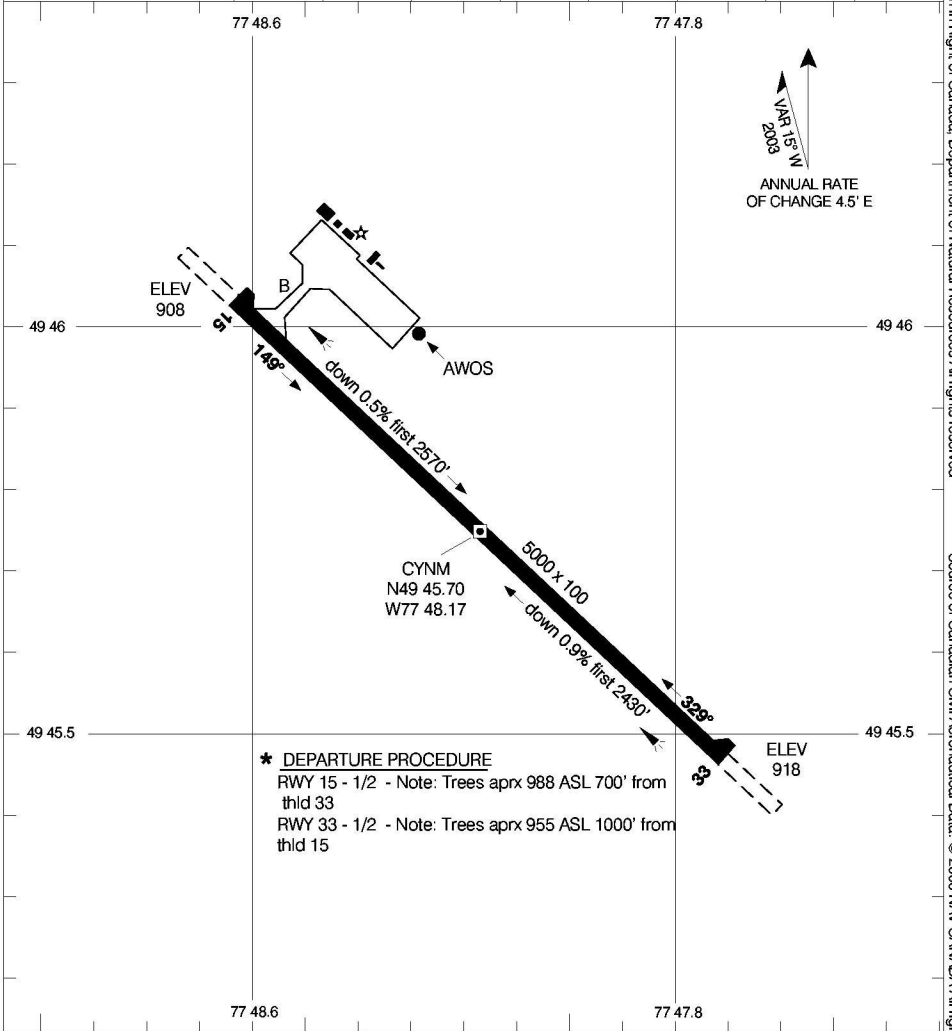

AERODROME CHART

MATAGAMI
MATAGAMI QC

AWOS 127.45 (Eng) 125.3 (Fr)	RADIO (DRCO) QUEBEC 123.55	☉ UNICOM (Fr) 122.8 (ATF 5 NM) O/T TFC 122.8
---	---	---

DECLARED DISTANCES	15	33					
	TORA	5000	5000				
TODA	5800	5500					
ASDA	5000	5000					
LDA	5000	5000					

TAKE-OFF MINIMA Rwy 15, 33: *	SCALE IN FEET
---	--------------------------

AERODROME CHART
EFF 10 MAY 07

CHANGE: Departure procedure

MATAGAMI QC
MATAGAMI
NAD83

© 2005 Her Majesty The Queen in Right of Canada, Department of Natural Resources. All rights reserved.
 Source of Canadian Civil Aeronautical Data: © 2005 NAV CANADA. All rights reserved.