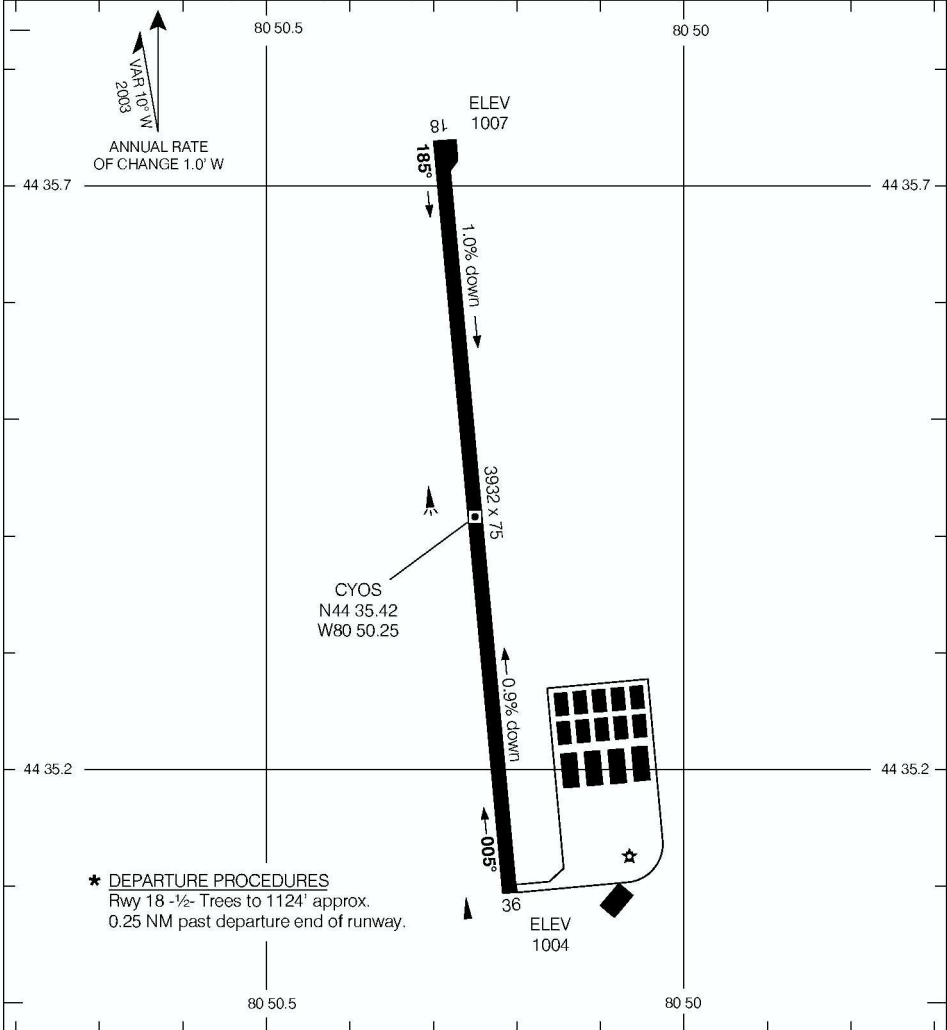

AERODROME CHART

OWEN SOUND /BILLY BISHOP REGIONAL
OWEN SOUND ON

● UNICOM (AU)
123.0 (ATF 5 NM)
O/T TFC 123.0

DEP
TORONTO CENTRE
132.575 290.6

DECLARED DISTANCES

	18	36				
TORA	3932	3932				
TODA	3932	4932				
ASDA	3932	3932				
LDA	3932	3932				

* DEPARTURE PROCEDURES
Rwy 18 - 1/2 - Trees to 1124' approx.
0.25 NM past departure end of runway.

TAKE-OFF MINIMA

Rwy 18: *
Rwy 36: 1/2

AERODROME CHART

CHANGE: Editorial

OWEN SOUND ON

EFF 13 APR 06

OWEN SOUND /BILLY BISHOP REGIONAL