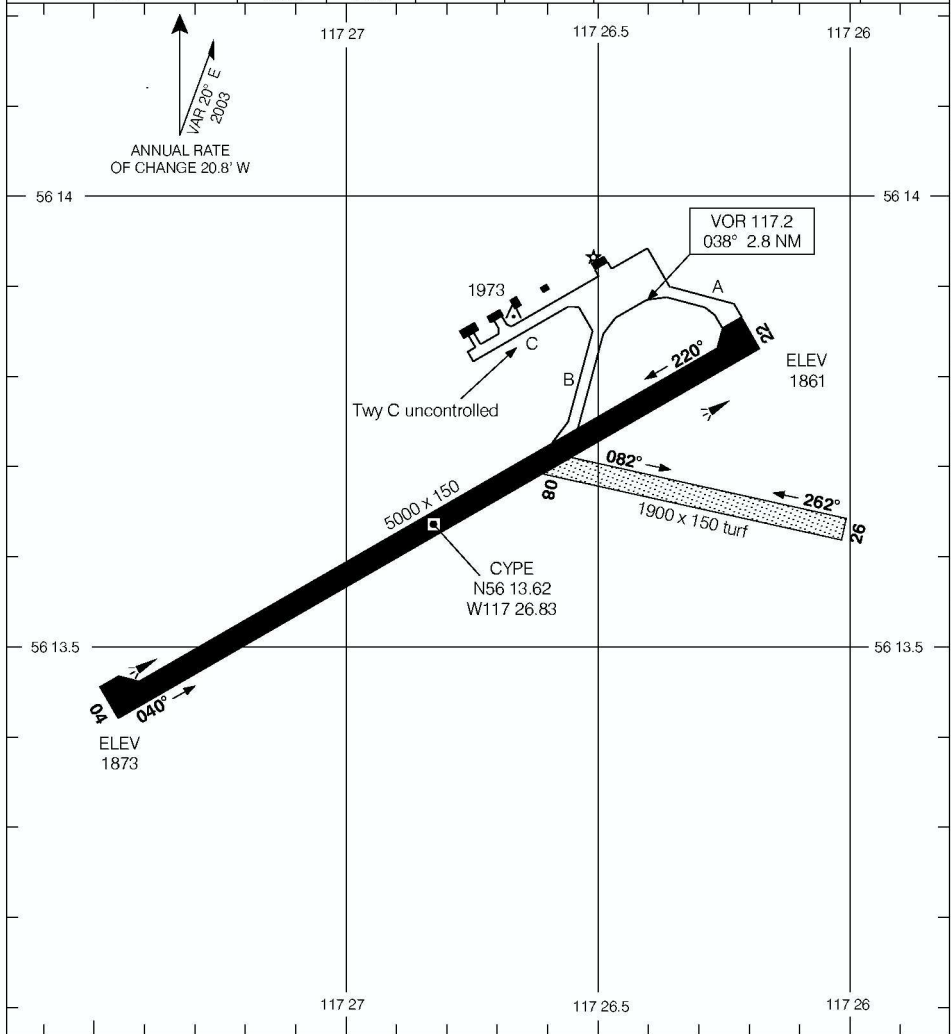

AERODROME CHART

PEACE RIVER
PEACE RIVER AB

RADIO
122.0 (MF 5 NM)

DEP
EDMONTON CENTRE
135.275

DECLARED DISTANCES

	04	22						
TORA	5000	5000						
TODA	6000	6000						
ASDA	5000	5000						
LDA	5000	5000						

TAKE-OFF MINIMA

Rwys 04, 22: ½

SCALE IN FEET

AERODROME CHART

EFF 15 MAR 07 CHANGE: RADIO COMM box

PEACE RIVER AB
PEACE RIVER

NAD83

© 2007 Her Majesty The Queen In Right of Canada, Department of Natural Resources All rights reserved. Source of Canadian Civil Aeronautical Data: © 2007 NAV CANADA All rights reserved.