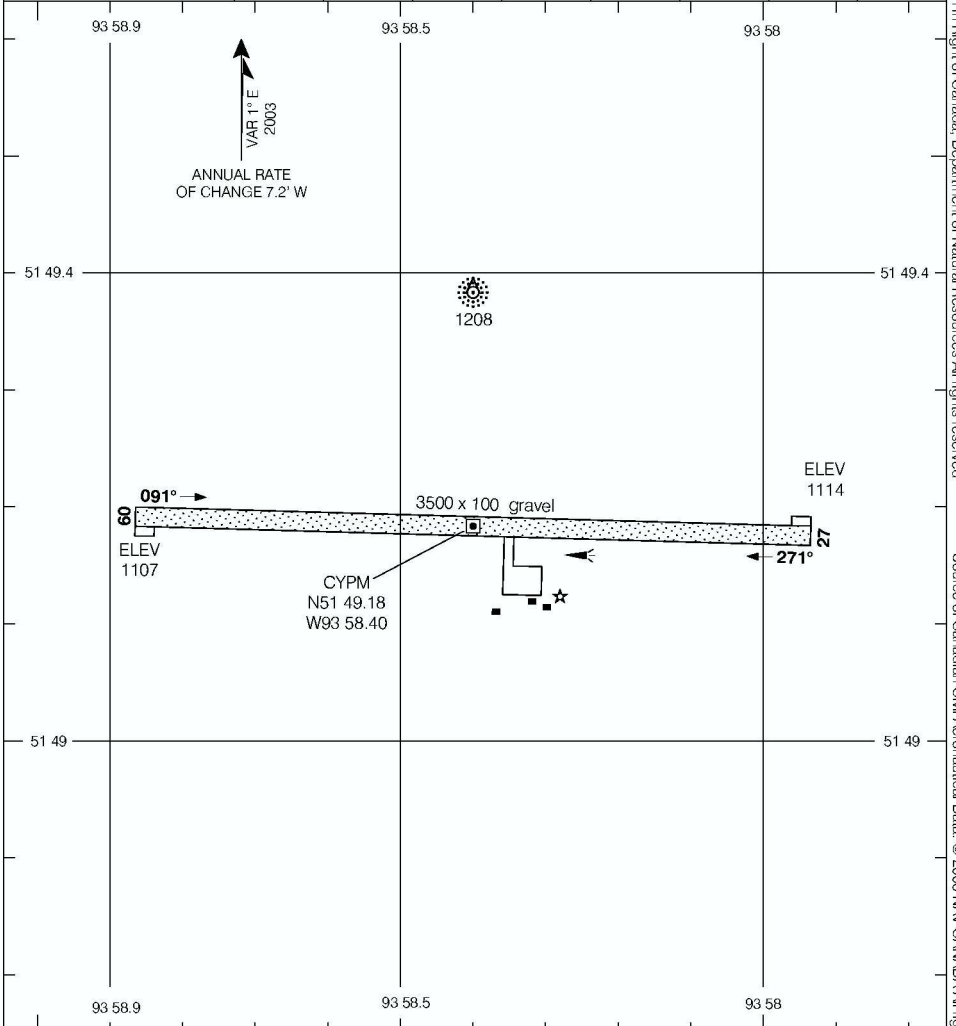

AERODROME CHART

PIKANGIKUM
PIKANGIKUM ON

Q UNICOM
122.8 (ATF 5 NM)
O/T TFC 122.8

DECLARED DISTANCES	09	27					
TORA	_____	_____					
TODA	_____	_____					
ASDA	_____	_____					
LDA	_____	_____					

TAKE-OFF MINIMA	<p>SCALE IN FEET</p>
NOT ASSESSED	