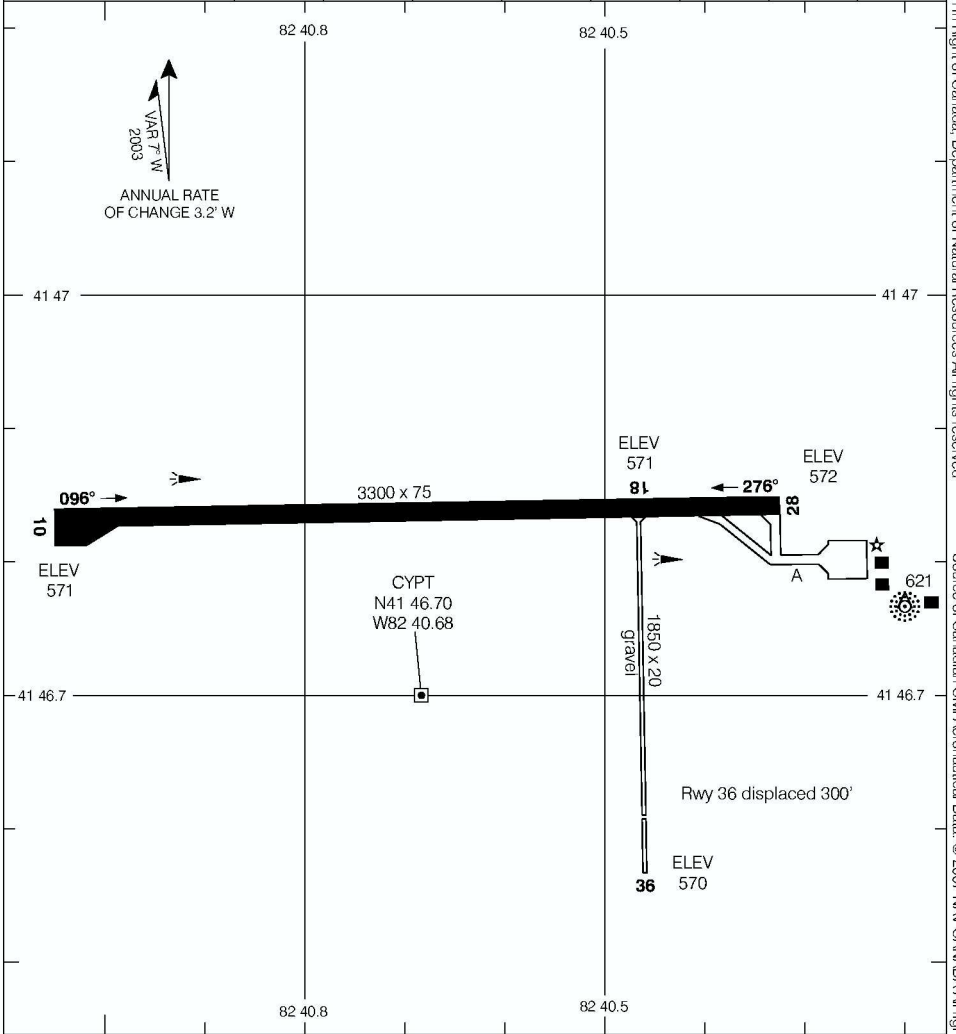

AERODROME CHART

PELEE ISLAND
PELEE ISLAND ON

TFC
123.2
(ATF 5 NM)

DEP
CLEVELAND APCH
126.35 360.0

DECLARED DISTANCES

	10	28						
TORA	3300	3300						
TODA	3300	4200						
ASDA	3300	3300						
LDA	3300	3300						

TAKE-OFF MINIMA

Rwys 10, 28: ½

AERODROME CHART

CHANGE: Thld elev's; Rwy 18-36

PELEE ISLAND ON
PELEE ISLAND

EFF 18 JAN 07 CHANGE: Rwys 09, 27 renamed 10, 28

NAD83

© 2007 Her Majesty The Queen In Right of Canada, Department of Natural Resources All rights reserved. Source of Canadian Civil Aeronautical Data: © 2007 NAV CANADA All rights reserved.