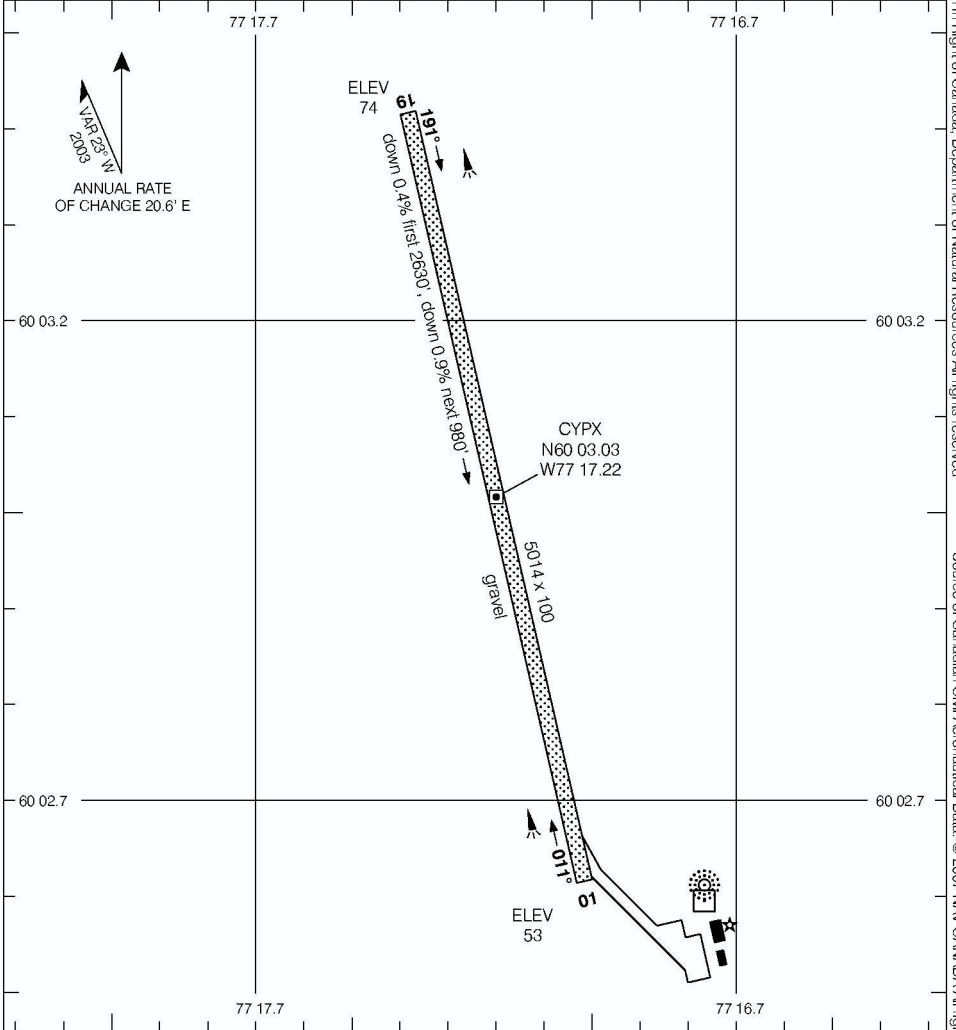

# AERODROME CHART

PUVIRNITUQ  
PUVIRNITUQ QC

APRT RADIO  
122.1 (MF 5 NM)  
O/T TFC 122.1

RADIO (RCO)  
QUEBEC  
123.275

DECLARED DISTANCES	01	19						
TORA	5014	5014						
TODA	6014	6014						
ASDA	5014	5014						
LDA	5014	5014						

TAKE-OFF MINIMA	SCALE IN FEET
Rwys 01, 19: ½	1000 0 1000 2000

AERODROME CHART  
EFF 15 MAR 07 CHANGE: RADIO

PUVIRNITUQ QC  
PUVIRNITUQ  
NAD83

© 2007 Her Majesty The Queen In Right of Canada, Department of Natural Resources All rights reserved  
Source of Canadian Civil Aeronautical Data: © 2007 NAV CANADA All rights reserved