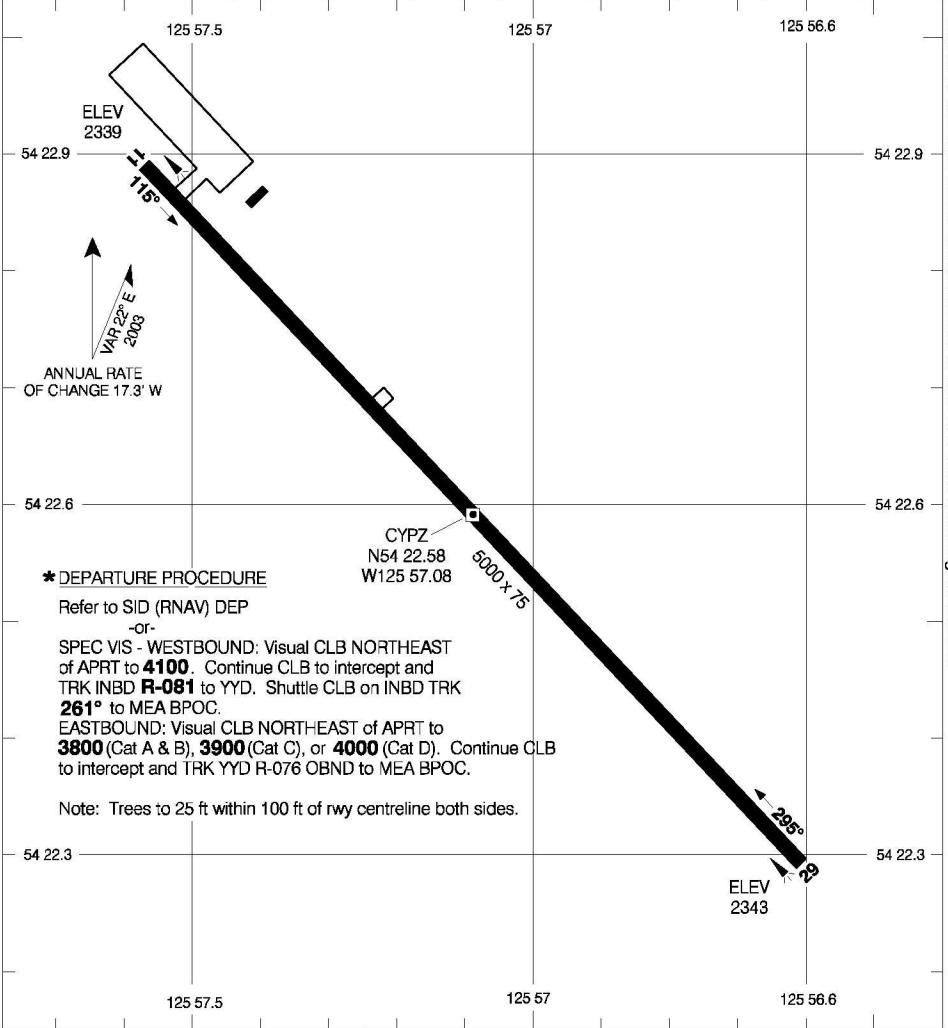

AERODROME CHART

BURNS LAKE
BURNS LAKE BC

LWIS 122.950	RADIO (RCO) PACIFIC 126.7	TFC 122.7 (ATF 5 NM)	DEP VANCOUVER CTR 128.8
------------------------	---	-----------------------------------	---

DECLARED DISTANCES	11	29						
	TORA	5000	5000					
TODA	5000	5000						
ASDA	5000	5000						
LDA	5000	5000						

Source of Canadian Civil Aeronautical Data: © 2007 NAV CANADA All rights reserved

TAKE-OFF MINIMA	SCALE IN FEET
All Rwys: *	1000 500 0 1000

AERODROME CHART
EFF 5 JULY 07

CHANGE: Departure Procedure

BURNS LAKE BC
BURNS LAKE
NAD83