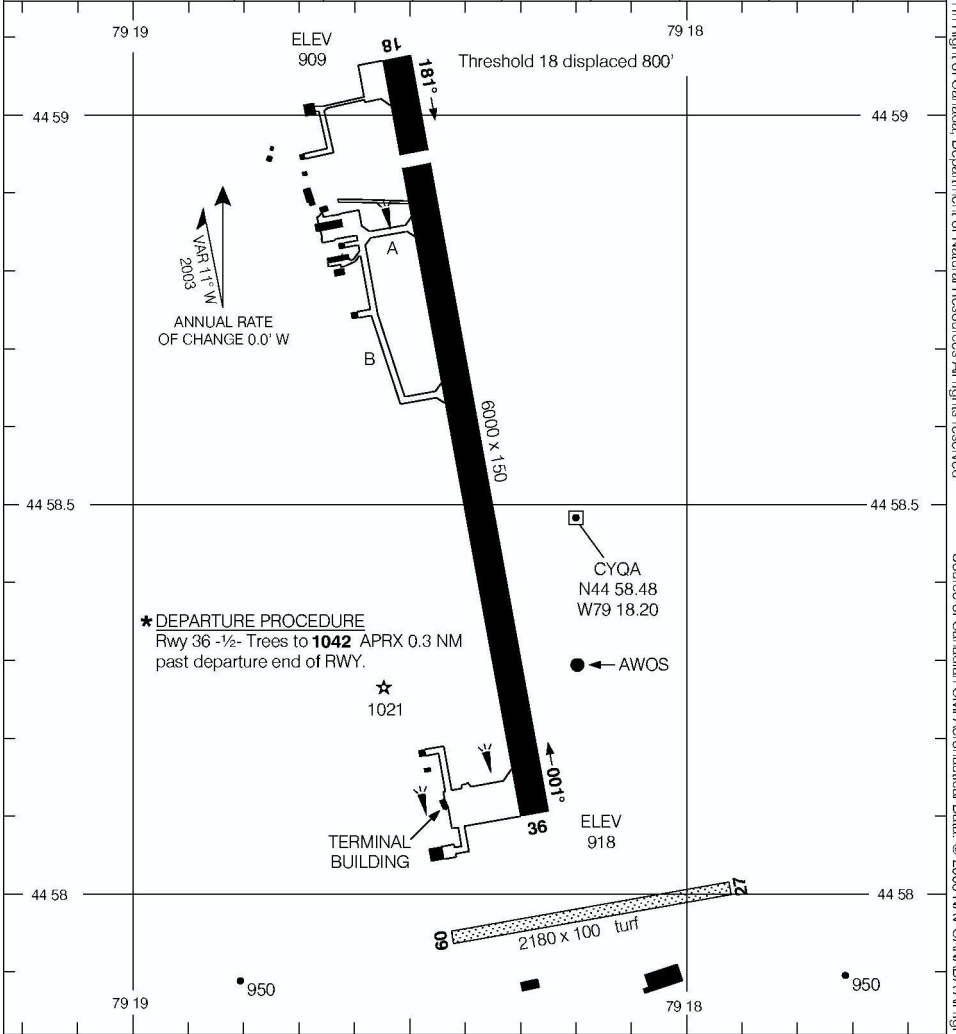

AERODROME CHART

MUSKOKA
MUSKOKA ON

**RADIO
TIMMINS
122.3 (MF 5 NM)**

**DEP
TIMMINS RADIO
122.3**

DECLARED DISTANCES

	18	36					
TORA	6000	6000					
TODA	7000	6700					
ASDA	6000	6000					
LDA	5200	6000					

TAKE-OFF MINIMA

Rwy 18: 1/2
Rwy 36: *

AERODROME CHART
EFF 13 APR 06

CHANGE: Comm box

MUSKOKA ON
MUSKOKA
NAD83

© 2006 Her Majesty The Queen in Right of Canada, Department of Natural Resources All rights reserved. Source of Canadian Civil Aeronautical Data: © 2006 NAV CANADA All rights reserved.