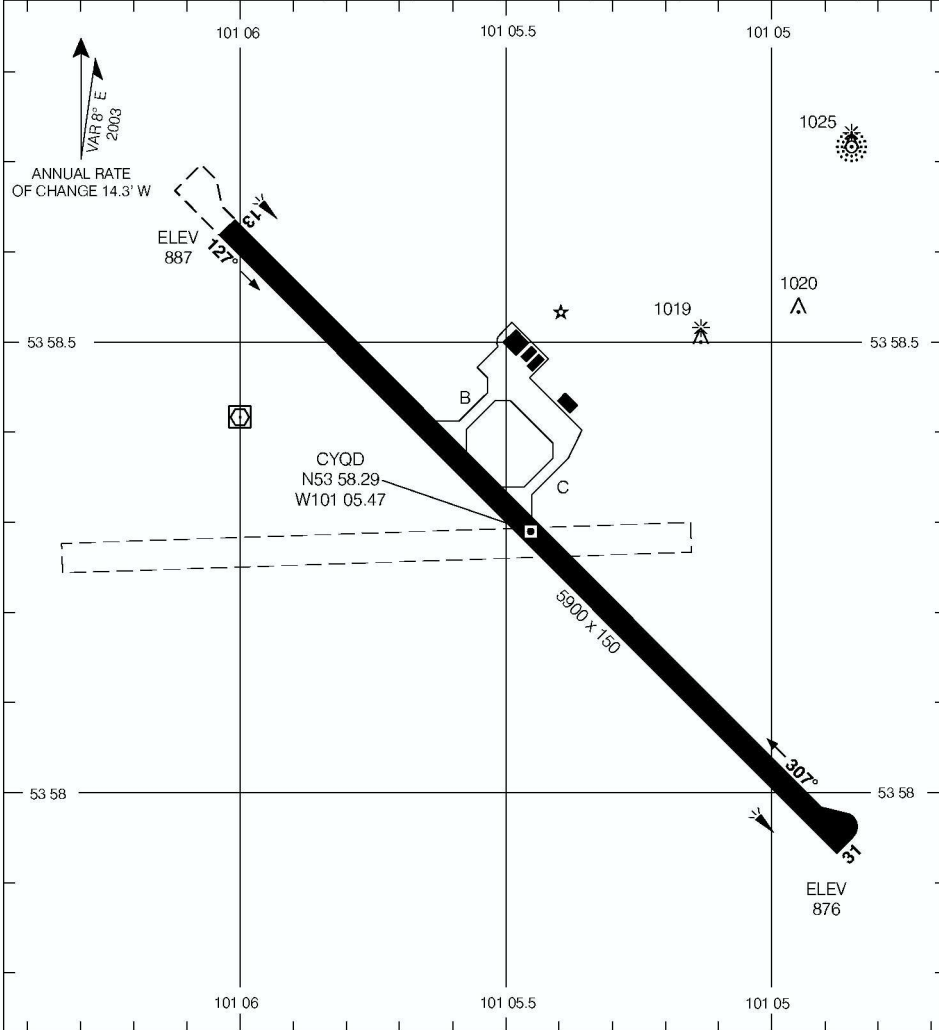

AERODROME CHART

THE PAS
THE PAS MB

RADIO (RCO)
WINNIPEG 122.2 (MF 5 NM)
O/T TFC 122.2

DEP RADIO (RCO)
WINNIPEG
126.7

DECLARED DISTANCES

	13	31					
TORA	5900	5900					
TODA	6900	6668					
ASDA	5900	5900					
LDA	5900	5900					

TAKE-OFF MINIMA

Rwys 13, 31: ½

SCALE IN FEET

AERODROME CHART

EFF 3 AUG 06 CHANGE: TODA

THE PAS MB
THE PAS
NAD83

© 2006 Her Majesty The Queen In Right of Canada, Department of Natural Resources All rights reserved. Source of Canadian Civil Aeronautical Data: © 2006 NAV CANADA All rights reserved.