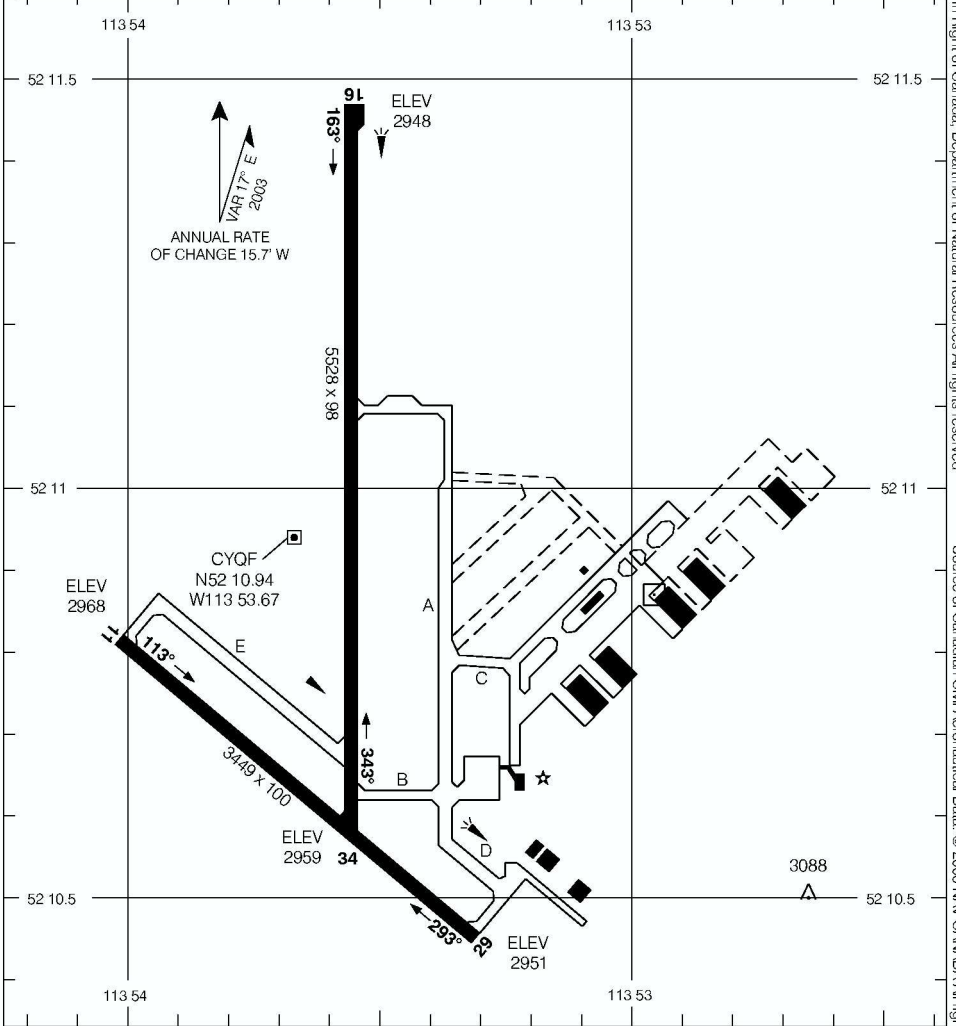

AERODROME CHART

RED DEER REGIONAL
RED DEER AB

ATIS 124.0	RADIO 118.5 (MF 5 NM)				DEP EDMONTON CENTRE 132.85 239.0			
----------------------	---------------------------------	--	--	--	--	--	--	--

DECLARED DISTANCES	11	29	16	34				
	TORA	3449	3449	5528	5528			
TODA	3892	3449	6528	6528				
ASDA	3449	3449	5528	5528				
LDA	3449	3449	5528	5528				

TAKE-OFF MINIMA	SCALE IN FEET
Rwys 11, 16, 29, 34: ½	1000 0 1000

AERODROME CHART
EFF 3 AUG 06 CHANGE: Editorial

RED DEER AB
RED DEER REGIONAL
NAD83

© 2006 Her Majesty The Queen In Right of Canada, Department of Natural Resources All rights reserved. Source of Canadian Civil Aeronautical Data: © 2006 NAV CANADA All rights reserved.