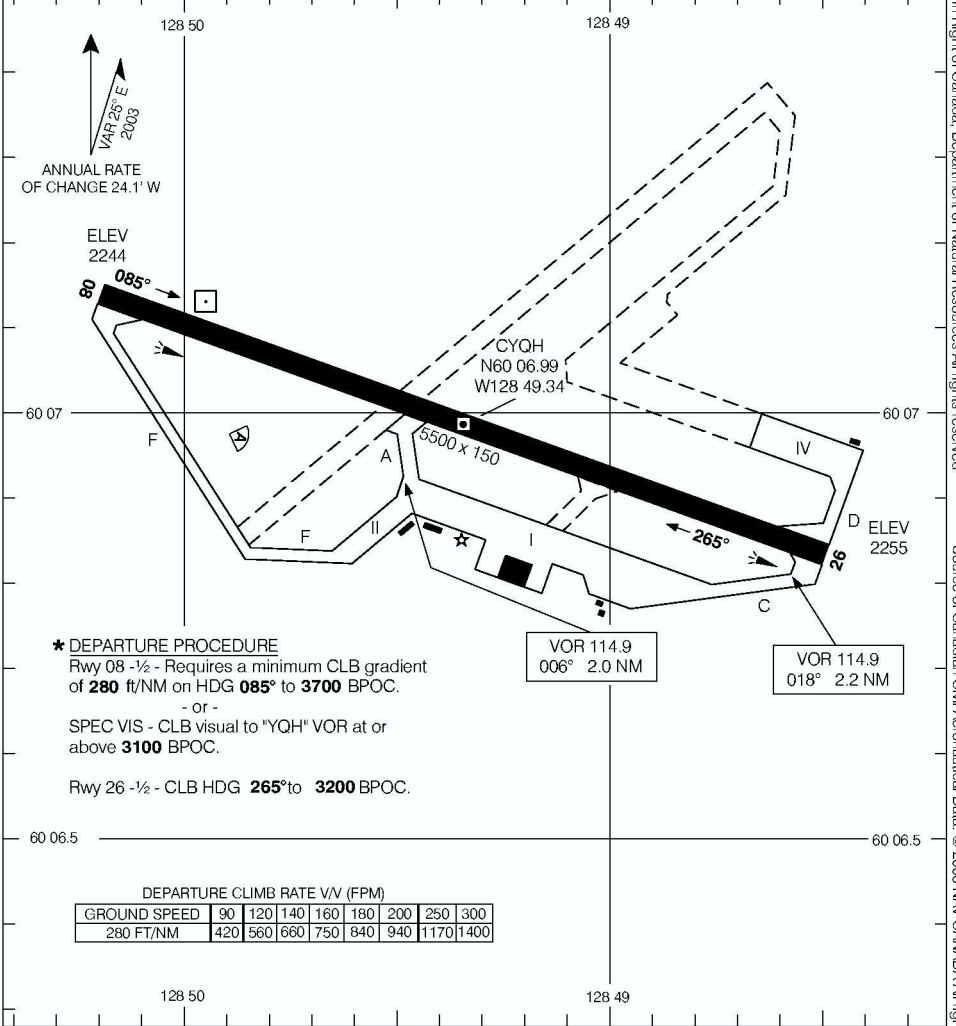

AERODROME CHART

WATSON LAKE
WATSON LAKE YT

APRT RADIO 122.1 (MF 5 NM)	DEP WHITEHORSE RADIO(RCO) 126.7
--------------------------------------	---

DECLARED DISTANCES	08	26						
TORA	5500	5500						
TODA	5700	5800						
ASDA	5500	5500						
LDA	5500	5500						

TAKE-OFF MINIMA	SCALE IN FEET
Rwys 08; 26: *	1000 0 1000

© 2006 Her Majesty The Queen In Right of Canada, Department of Natural Resources All rights reserved. Source of Canadian Civil Aeronautical Data © 2006 NAV CANADA All rights reserved.