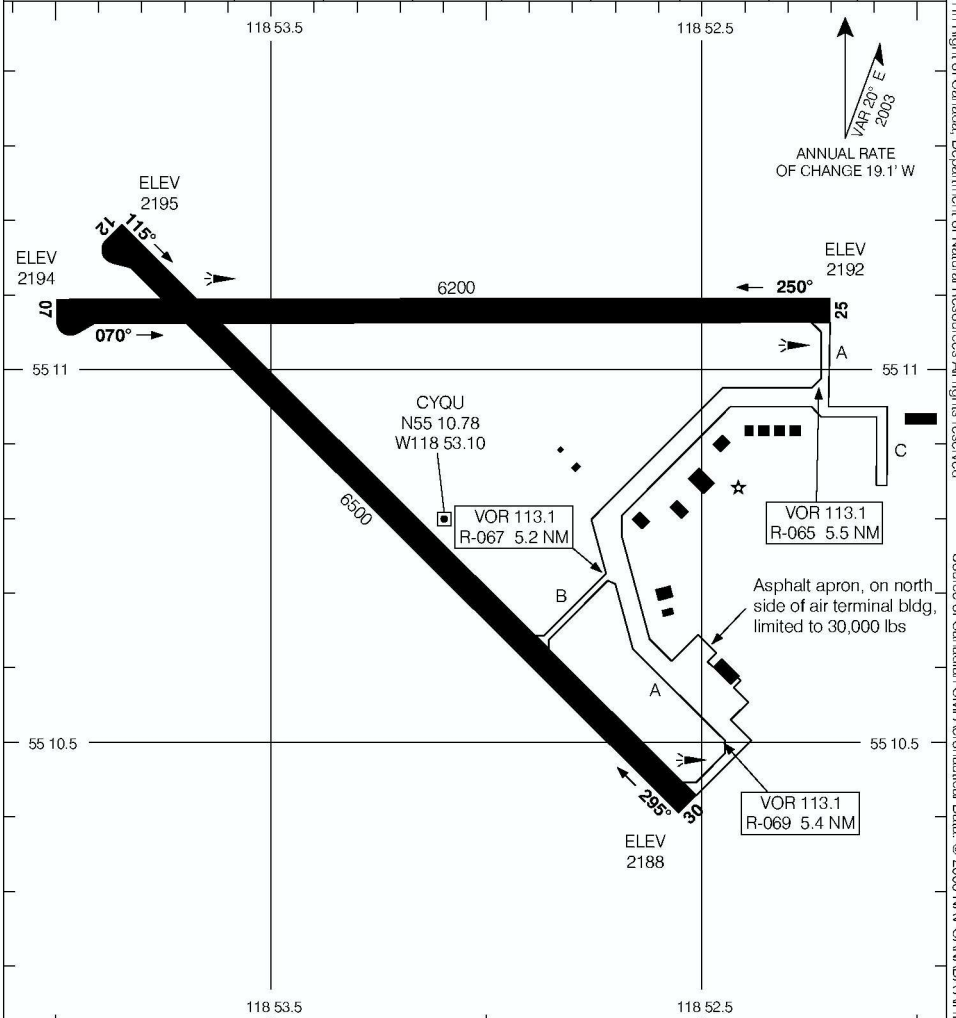

# AERODROME CHART

GRANDE PRAIRIE AB  
GRANDE PRAIRIE AB

**ATIS**  
**128.6**

**RADIO**  
**118.1 (MF 5 NM)**

DECLARED DISTANCES	DECLARED DISTANCES							
	07	25	12	30				
TORA	6200	6200	6500	6500				
TODA	7200	7200	7366	7500				
ASDA	6200	6200	6500	6500				
LDA	6200	6200	6500	6500				

TAKE-OFF MINIMA	SCALE IN FEET
All Rwys: 1/2	1000 0 1000 2000

# AERODROME CHART

GRANDE PRAIRIE AB  
GRANDE PRAIRIE

EFF 3 AUG 06 CHANGE: Taxiway C added

NAD83

© 2006 Her Majesty The Queen In Right of Canada, Department of Natural Resources All rights reserved. Source of Canadian Civil Aeronautical Data: © 2006 NAV CANADA All rights reserved.