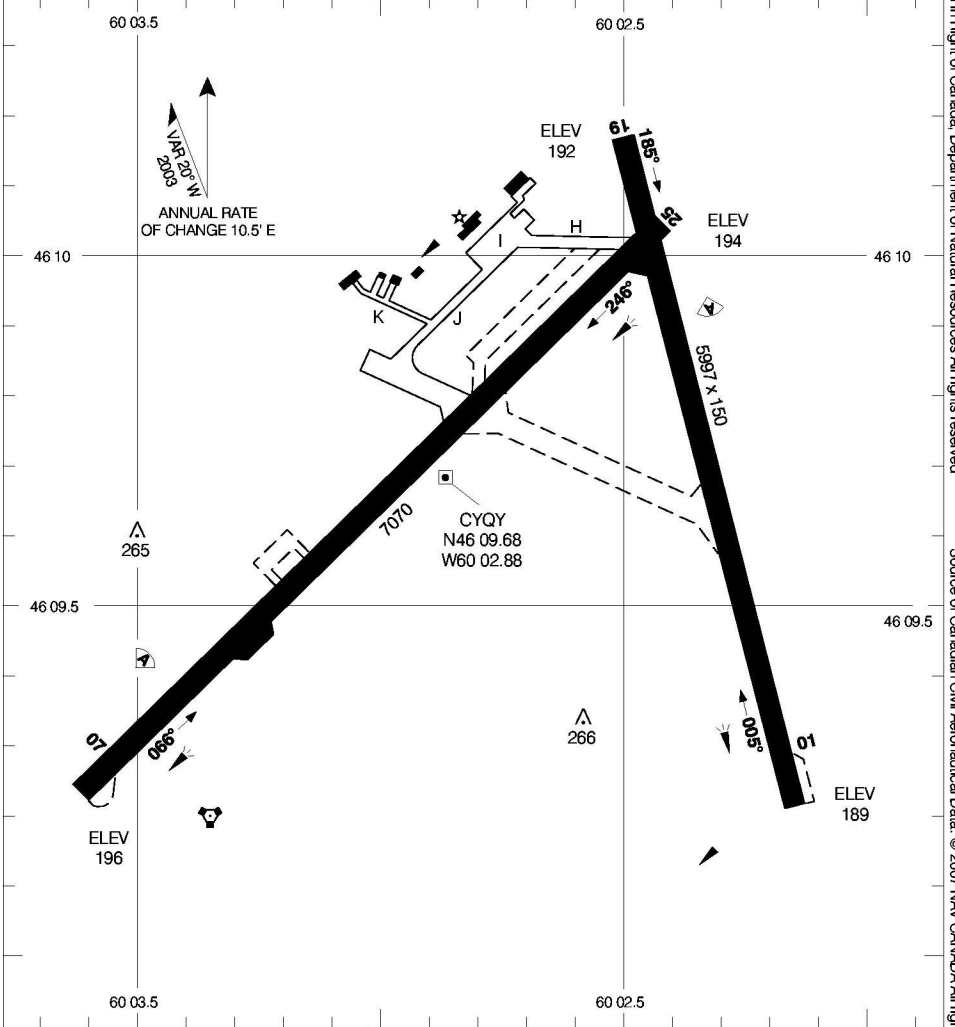

# AERODROME CHART

SYDNEY  
SYDNEY NS

<b>VOT</b> 118.4	<b>RADIO (RCO)</b> <b>CHARLOTTETOWN</b> 122.0 (MF 5 NM)				<b>DEP</b> <b>MONCTON CENTRE</b> 118.6 266.3			
---------------------	---	--	--	--	--	--	--	--

DECLARED DISTANCES								
	01	19	07	25				
TORA	5997	5997	7070	7070				
TODA	6997	6997	7770	8070				
ASDA	5997	5997	7070	7070				
LDA	5997	5997	7070	7070				

**TAKE-OFF MINIMA**

All Rwys: 1/2

**SCALE IN FEET**

1000 0 1000 2000

**AERODROME CHART**  
EFF 10 MAY 07

CHANGE: declared distances; Thld Elev; Rwy Length

SYDNEY NS  
SYDNEY  
NAD83

© 2007 Her Majesty The Queen in Right of Canada, Department of Natural Resources. All rights reserved. Source of Canadian Civil Aeronautical Data: © 2007 NAV CANADA. All rights reserved.