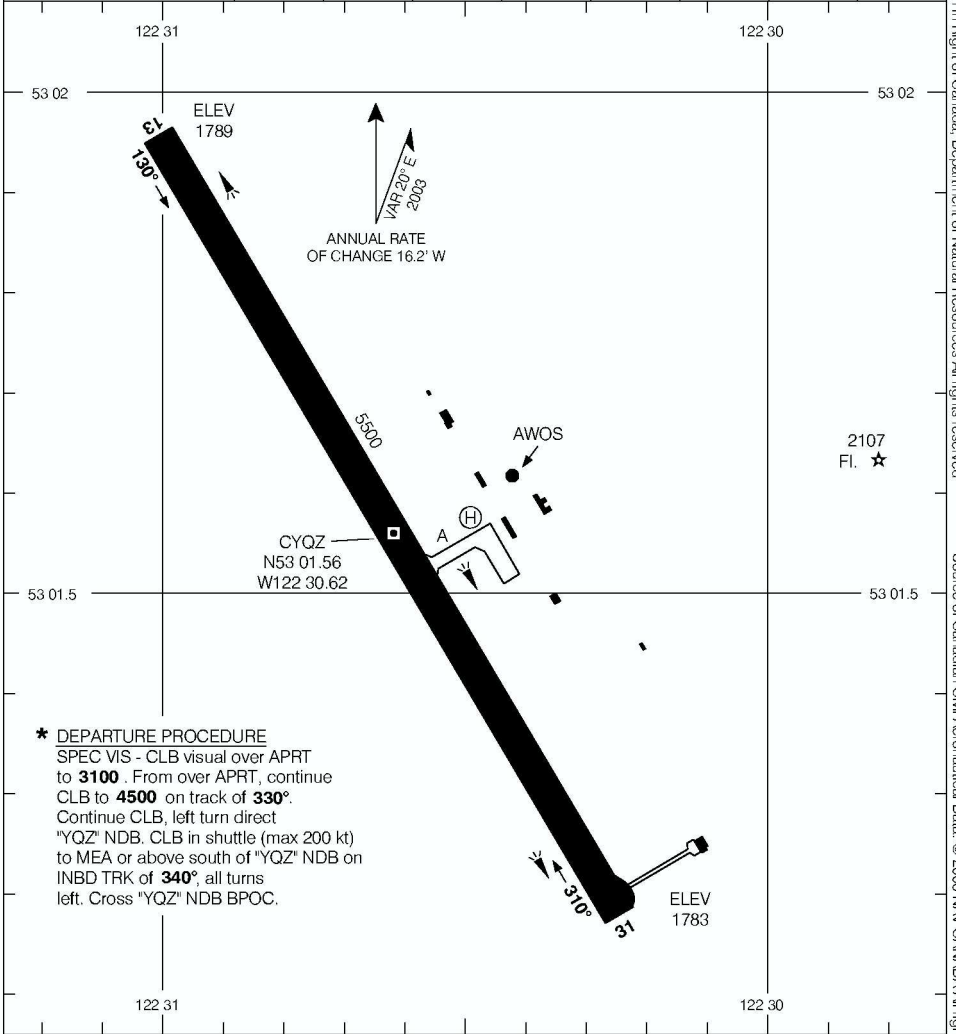

AERODROME CHART

QUESNEL
QUESNEL BC

AWOS 124.4	◉ RADIO (RCO) WILLIAMS LAKE 122.2 (MF 5 NM) O/T TFC 122.2	DEP VANCOUVER CENTRE 134.0 381.4
----------------------	---	--

DECLARED DISTANCES	13	31					
	TORA	5500	5500				
TODA	6500	6040					
ASDA	5500	5500					
LDA	5500	5500					

*** DEPARTURE PROCEDURE**
SPEC VIS - CLB visual over APRT to **3100**. From over APRT, continue CLB to **4500** on track of **330°**. Continue CLB, left turn direct "YQZ" NDB. CLB in shuttle (max 200 kt) to MEA or above south of "YQZ" NDB on INBD TRK of **340°**; all turns left. Cross "YQZ" NDB BPOC.

TAKE-OFF MINIMA	SCALE IN FEET
Rwys 13; 31: ★	1000 0 1000

© 2006 Her Majesty The Queen In Right of Canada, Department of Natural Resources All rights reserved. Source of Canadian Civil Aeronautical Data: © 2006 NAV CANADA All rights reserved.