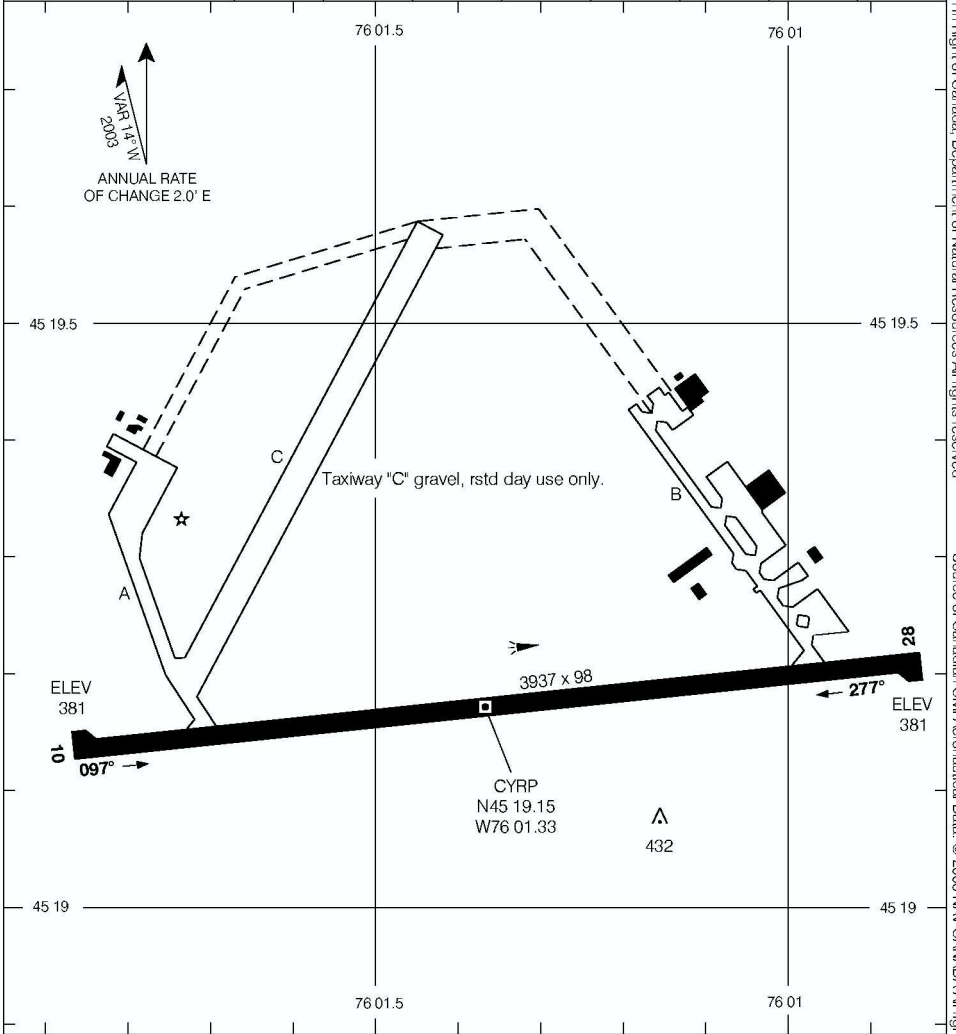

AERODROME CHART

OTTAWA / CARP
CARP ON

ATIS OTTAWA 121.15	UNICOM 122.8 (ATF 5 NM)	DEP OTTAWA TML 128.175 252.5
-----------------------------------	--	---

DECLARED DISTANCES	10	28						
	TORA	3937	3937					
TODA	4937	4937						
ASDA	3937	3937						
LDA	3937	3937						

TAKE-OFF MINIMA	SCALE IN FEET
Rwys 10, 28: ½	1000 0 1000

AERODROME CHART
EFF 13 APR 06

CHANGE: Thld elev's added

CARP ON
OTTAWA / CARP
NAD83

© 2006 Her Majesty The Queen In Right of Canada, Department of Natural Resources All rights reserved. Source of Canadian Civil Aeronautical Data: © 2006 NAV CANADA All rights reserved.