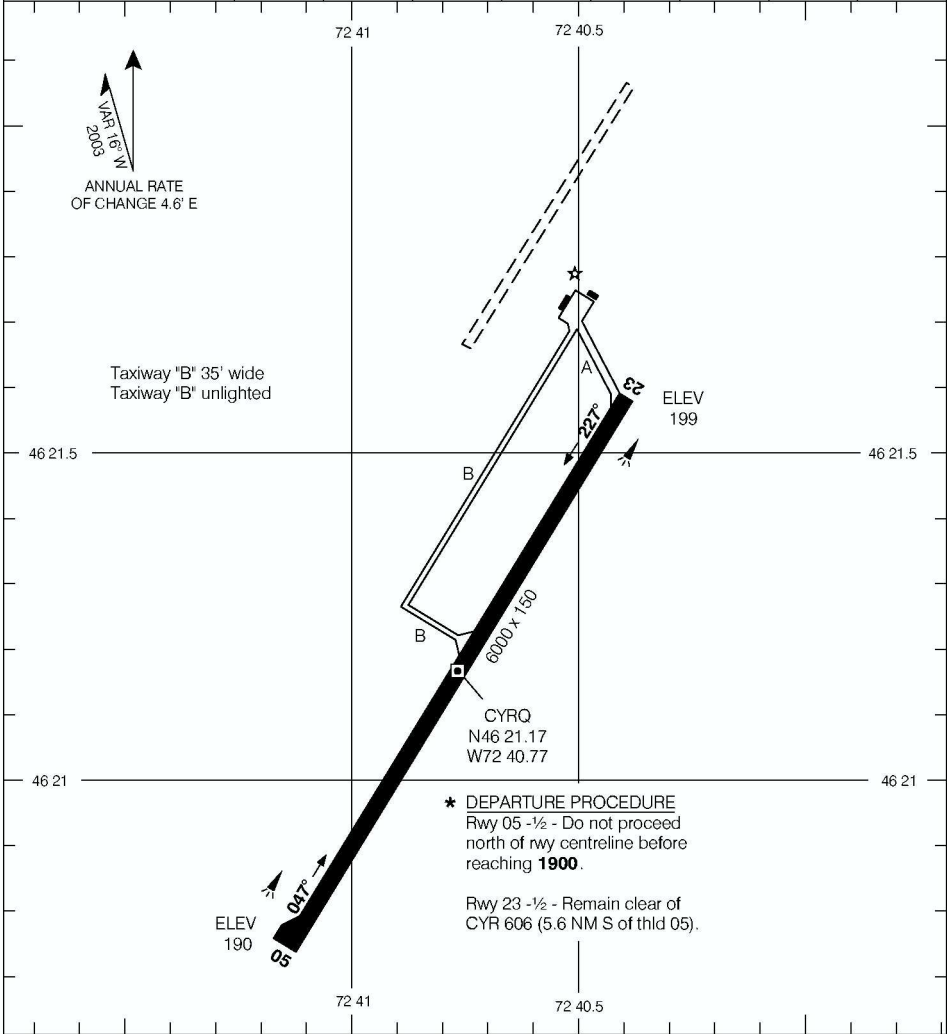

# AERODROME CHART

TROIS-RIVIÈRES  
TROIS-RIVIÈRES QC

**UNICOM (AU)**  
**123.0 (MF 5 NM)**  
**O/T TFC 123.0**

**DEP**  
**MONTREAL CENTRE**  
**128.22 229.2**

**DECLARED DISTANCES**

	05	23					
TORA	6000	6000					
TODA	7000	7000					
ASDA	6000	6000					
LDA	6000	6000					

**TAKE-OFF MINIMA**

Rwys 05, 23: \*

**SCALE IN FEET**

**AERODROME CHART**  
EFF 8 JUN 06

CHANGE: Editorial

TROIS-RIVIÈRES QC  
TROIS-RIVIÈRES  
NAD83

© 2006 Her Majesty The Queen in Right of Canada, Department of Natural Resources All rights reserved