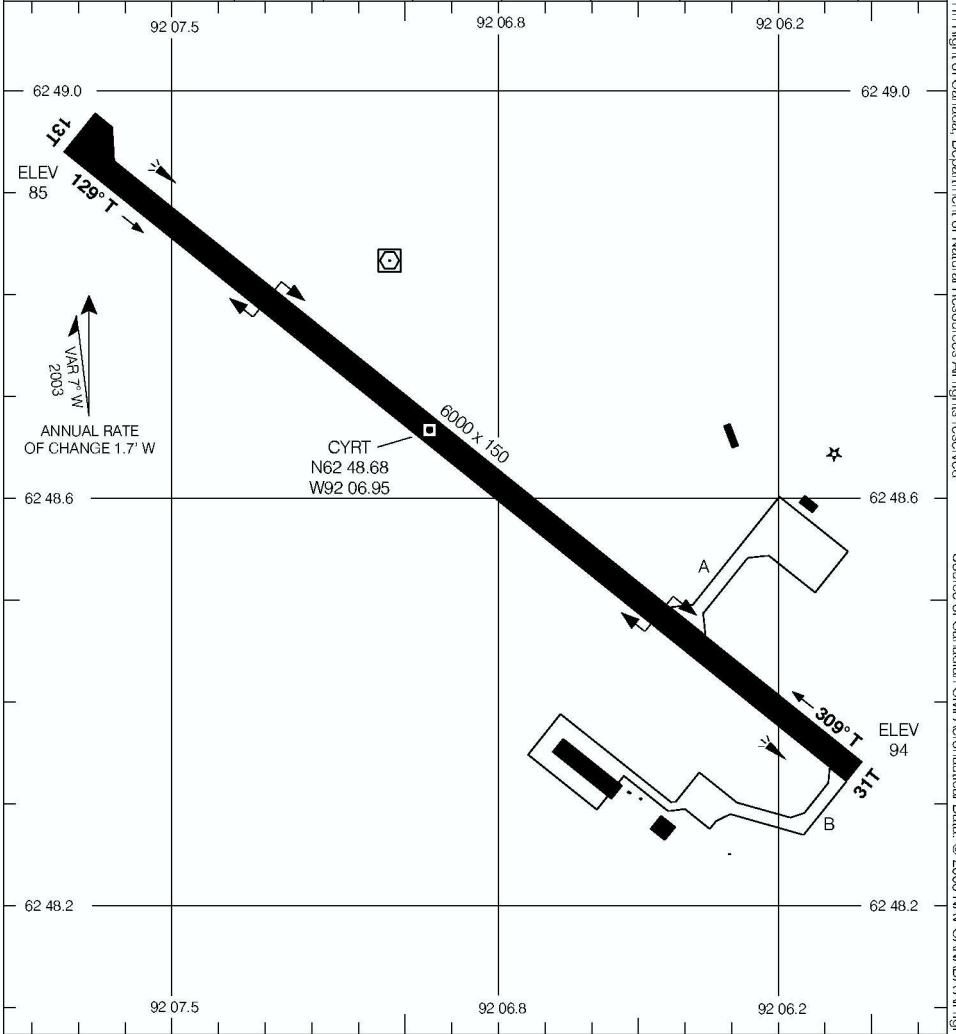

AERODROME CHART

RANKIN INLET
RANKIN INLET NU

RADIO RANKIN
122.2 (MF 5 NM)

DEP
ARCTIC RDO(RCO)
126.7

DECLARED DISTANCES

	13T	31T						
TORA	6000	6000						
TODA	7000	7000						
ASDA	6000	6000						
LDA	6000	6000						

TAKE-OFF MINIMA

Rwys 13T; 31T:½

AERODROME CHART
EFF 16 FEB 06

CHANGE: Comm box

RANKIN INLET NU
RANKIN INLET
NAD83

© 2006 Her Majesty The Queen In Right of Canada, Department of Natural Resources All rights reserved. Source of Canadian Civil Aeronautical Data: © 2006 NAV CANADA All rights reserved.