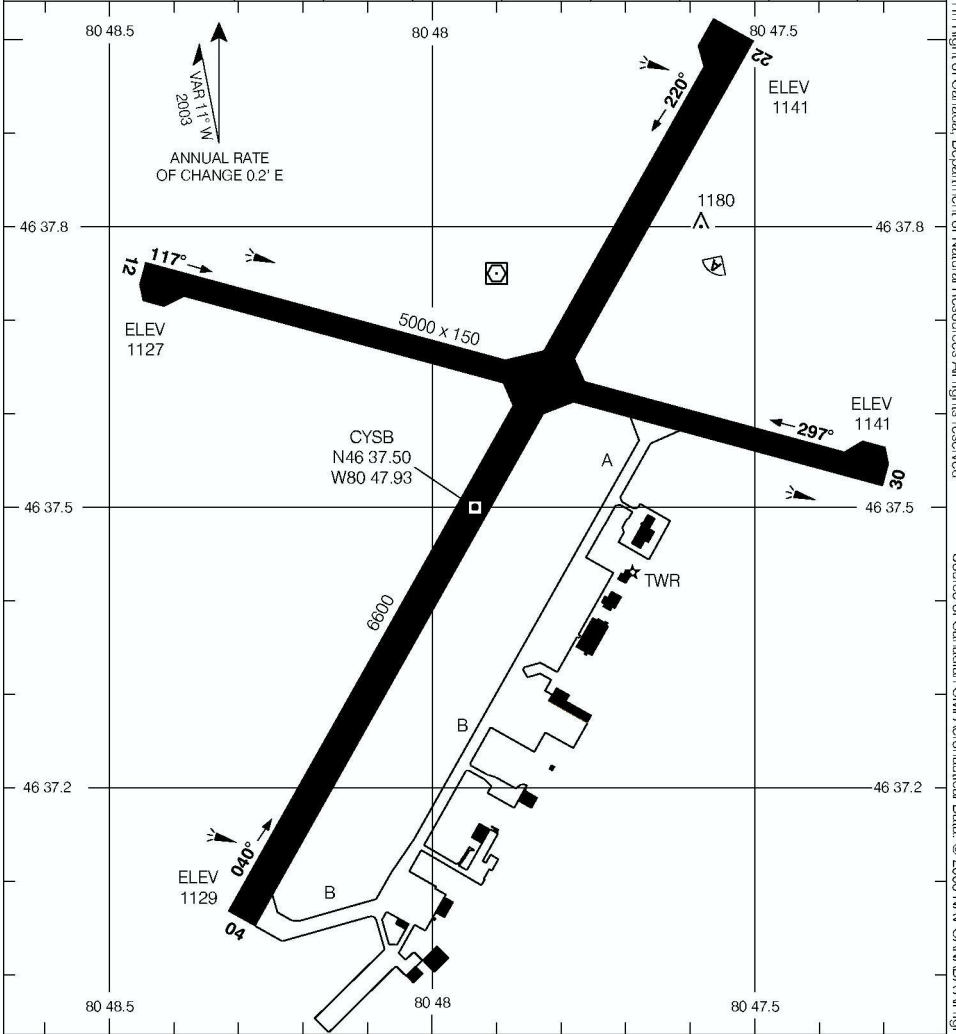

AERODROME CHART

SUDBURY
SUDBURY ON

● ATIS 127.4	● GND 121.8	● TWR 125.5 233.8 O/T TFC 125.5 (MF 7 NM)	DEP TORONTO CENTRE 135.5 285.7
------------------------	-----------------------	--	---

DECLARED DISTANCES	04	22	12	30
TORA	6600	6600	5000	5000
TODA	7600	7600	6000	6000
ASDA	6600	6600	5000	5000
LDA	6600	6600	5000	5000

TAKE-OFF MINIMA Rwys 04, 12, 22, 30: ½	SCALE IN FEET 1000 0 1000
--	-------------------------------------

© 2006 Her Majesty The Queen In Right of Canada, Department of Natural Resources All rights reserved
 Source of Canadian Civil Aeronautical Data: © 2006 NAV CANADA All rights reserved