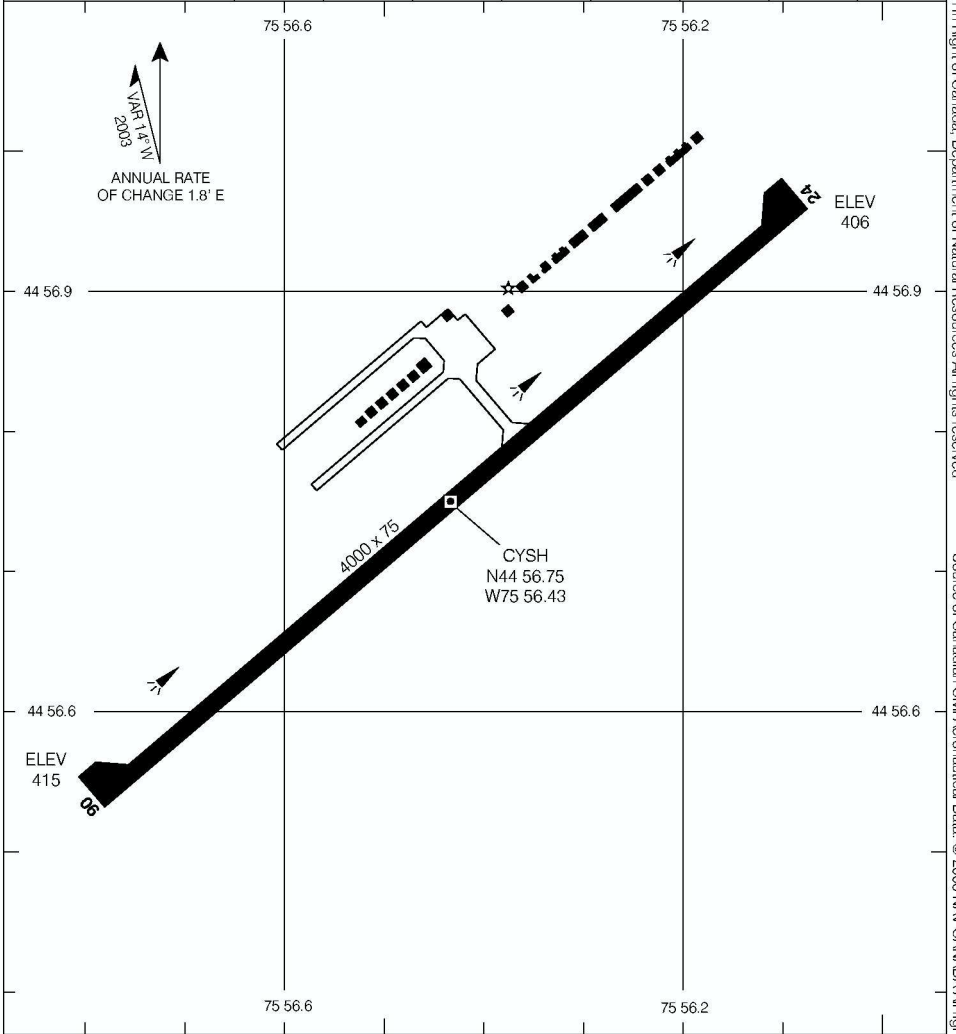

AERODROME CHART

SMITHS FALLS-MONTAGUE (RUSS BEACH)
SMITHS FALLS ON

☉ UNICOM
122.7 (ATF 5 NM)
O/T TFC 122.7

DEP
OTTAWA TML
128.175 252.5

DECLARED DISTANCES		06	24						
TORA		4000	4000						
TODA		4000	4000						
ASDA		4000	4000						
LDA		4000	4000						

TAKE-OFF MINIMA	SCALE IN FEET
Rwys 06, 24: ½	1000 0 1000

AERODROME CHART
EFF 16 FEB 06

CHANGE: DEP frequencies

SMITHS FALLS ON
SMITHS FALLS-MONTAGUE (RUSS BEACH)

© 2006 Her Majesty The Queen In Right of Canada, Department of Natural Resources All rights reserved. Source of Canadian Civil Aeronautical Data © 2006 NAV CANADA All rights reserved.