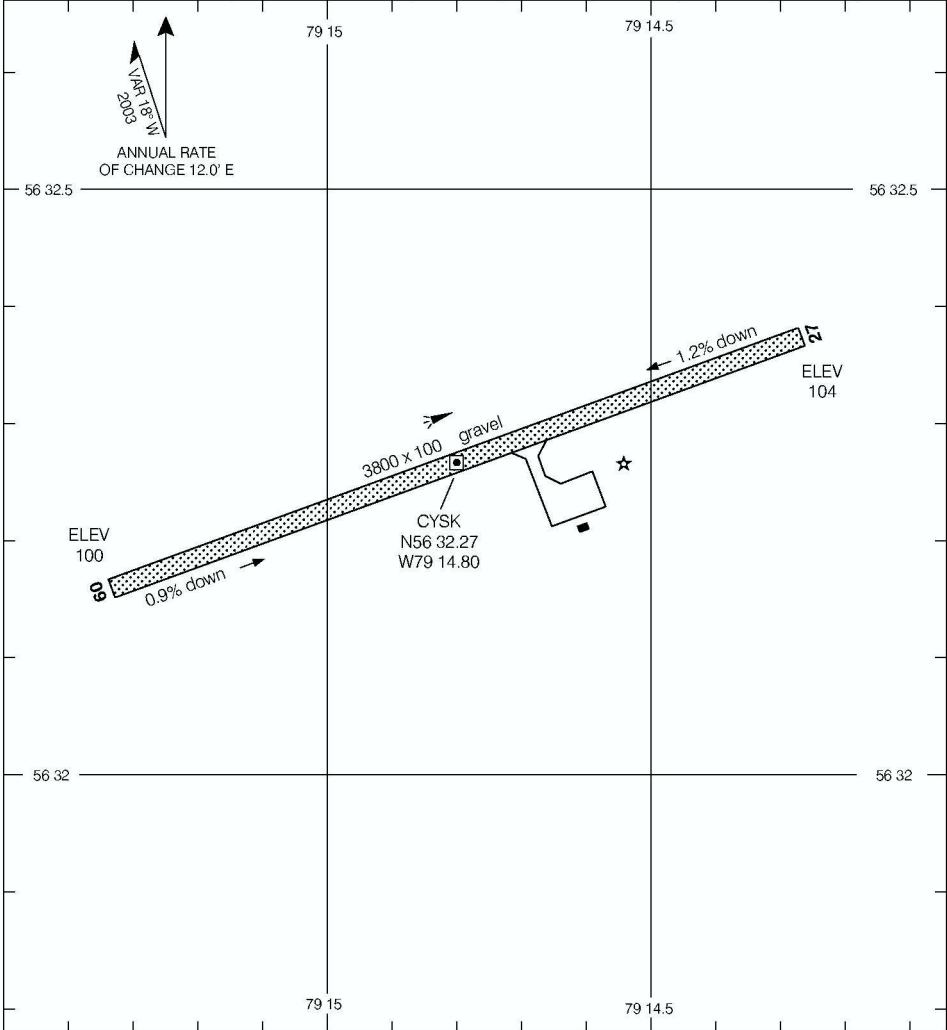

AERODROME CHART

SANIKILUAQ
SANIKILUAQ NU

Q APRT RADIO
122.1 (MF 5 NM)
O/T TFC 122.1

DECLARED DISTANCES

	09	27					
TORA	3800	3800					
TODA	4800	4800					
ASDA	3800	3800					
LDA	3800	3800					

TAKE-OFF MINIMA

Rwys 09; 27: ½

SCALE IN FEET

AERODROME CHART
EFF 8 JUN 06

CHANGE: Editorial

SANIKILUAQ NU
SANIKILUAQ

NAD83

© 2006 Her Majesty The Queen In Right of Canada, Department of Natural Resources All rights reserved