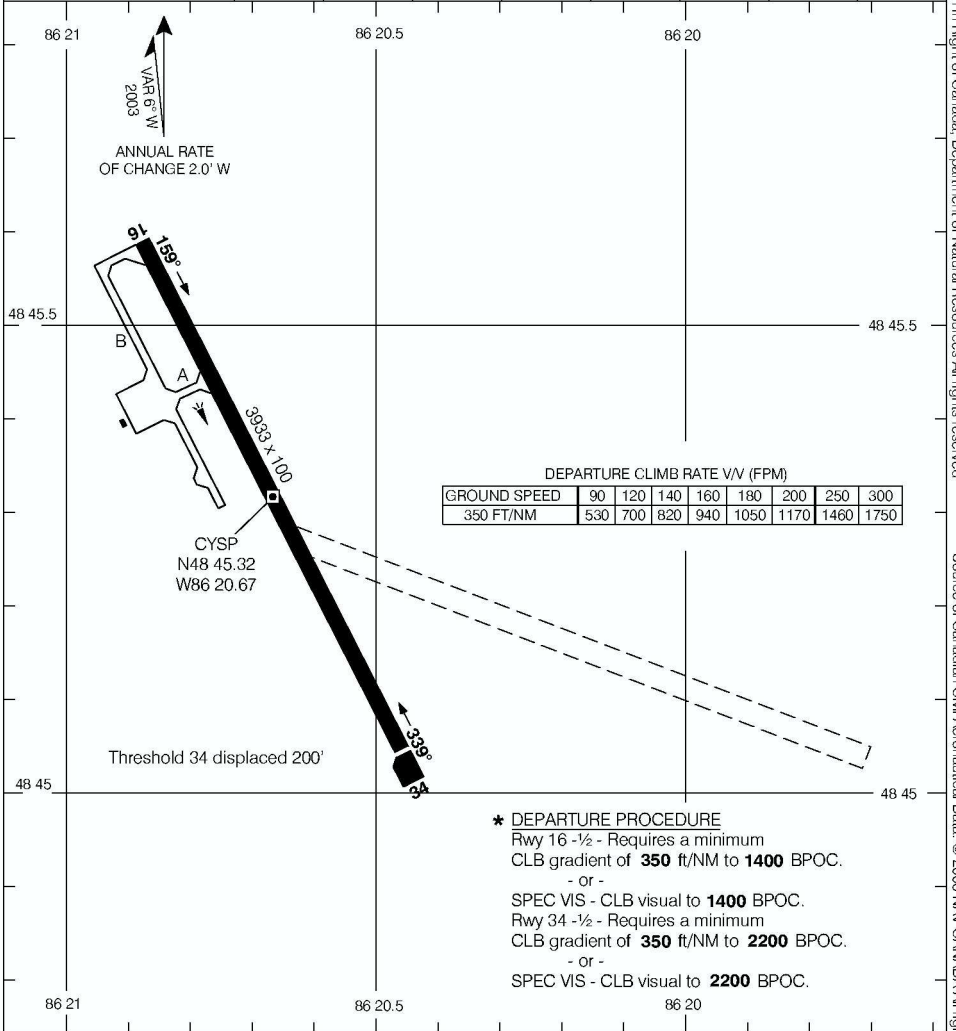

AERODROME CHART

MARATHON
MARATHON ON

UNICOM (AU)
122.8 (ATF 5 NM)
O/T TFC 122.8

RADIO (DRCO)
WINNIPEG
123.55

DECLARED DISTANCES	NIGHT			
	16	34	16	34
TORA	3933	3933	3933	3933
TODA	4300	4133	3933	3933
ASDA	4300	3933	3933	3933
LDA	3933	3733	3933	3733

TAKE-OFF MINIMA	SCALE IN FEET
Rwys 16, 34: *	1000 0 1000 2000

AERODROME CHART
EFF 13 APR 06

CHANGE: Editorial

MARATHON ON
MARATHON

NAD83

© 2006 Her Majesty The Queen In Right of Canada, Department of Natural Resources All rights reserved. Source of Canadian Civil Aeronautical Data: © 2006 NAV CANADA All rights reserved.