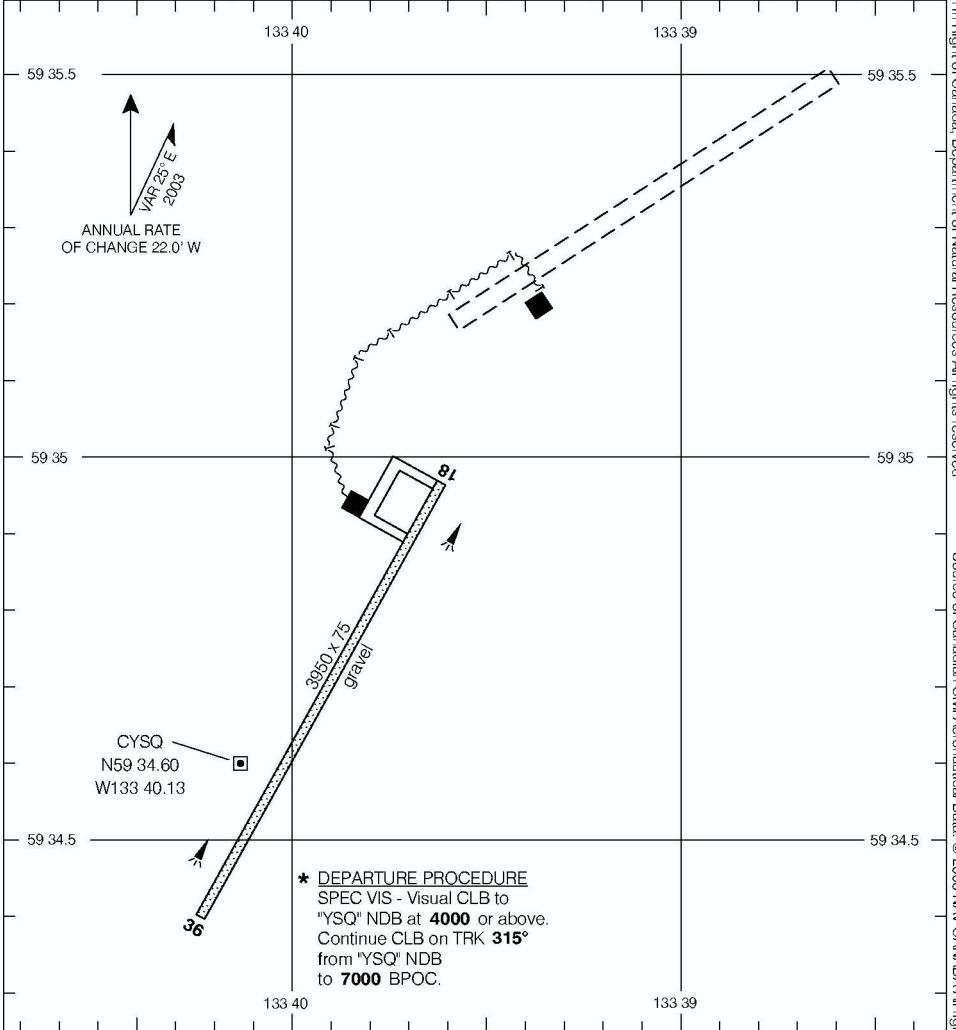

# AERODROME CHART

ATLIN  
ATLIN BC

**TFC**  
**123.2**  
**(ATF 5 NM)**

**DEP**  
**WHITEHORSE RADIO**  
**126.7**

**DECLARED DISTANCES**

	<b>18</b>	<b>36</b>					
TORA	3950	3950					
TODA	4100	4150					
ASDA	4100	4150					
LDA	3950	3950					

TAKE-OFF MINIMA

Rwys 18, 36: \*

**AERODROME CHART**  
EFF 13 APR 06

CHANGE: Editorial

ATLIN BC  
ATLIN

© 2006 Her Majesty The Queen In Right of Canada, Department of Natural Resources All rights reserved  
Source of Canadian Civil Aeronautical Data: © 2006 NAV CANADA All rights reserved