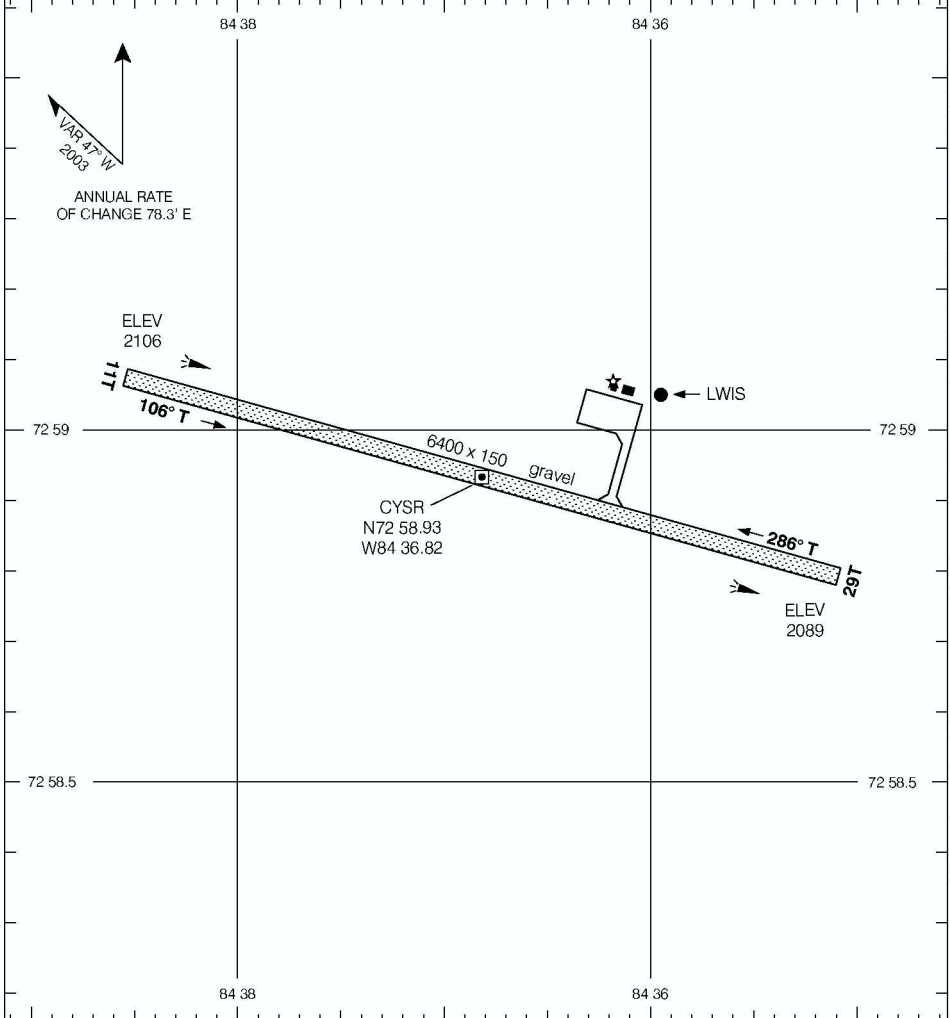

# AERODROME CHART

NANISVIK  
NANISVIK NU

LWIS  
128.7

APRT RDO  
122.1 (MF 5 NM)  
O/T TFC 122.1

DECLARED DISTANCES	11T	29T					
TORA	6400	6400					
TODA	7400	7400					
ASDA	6400	6400					
LDA	6400	6400					

TAKE-OFF MINIMA	SCALE IN FEET
Rwys 11T; 29T: 1/2	1000 0 1000 2000

AERODROME CHART  
EFF 8 JUN 06

CHANGE: Editorial

NANISVIK NU  
NANISVIK  
NAD83

© 2006 Her Majesty The Queen In Right of Canada, Department of Natural Resources All rights reserved. Source of Canadian Civil Aeronautical Data: © 2006 NAV CANADA All rights reserved.