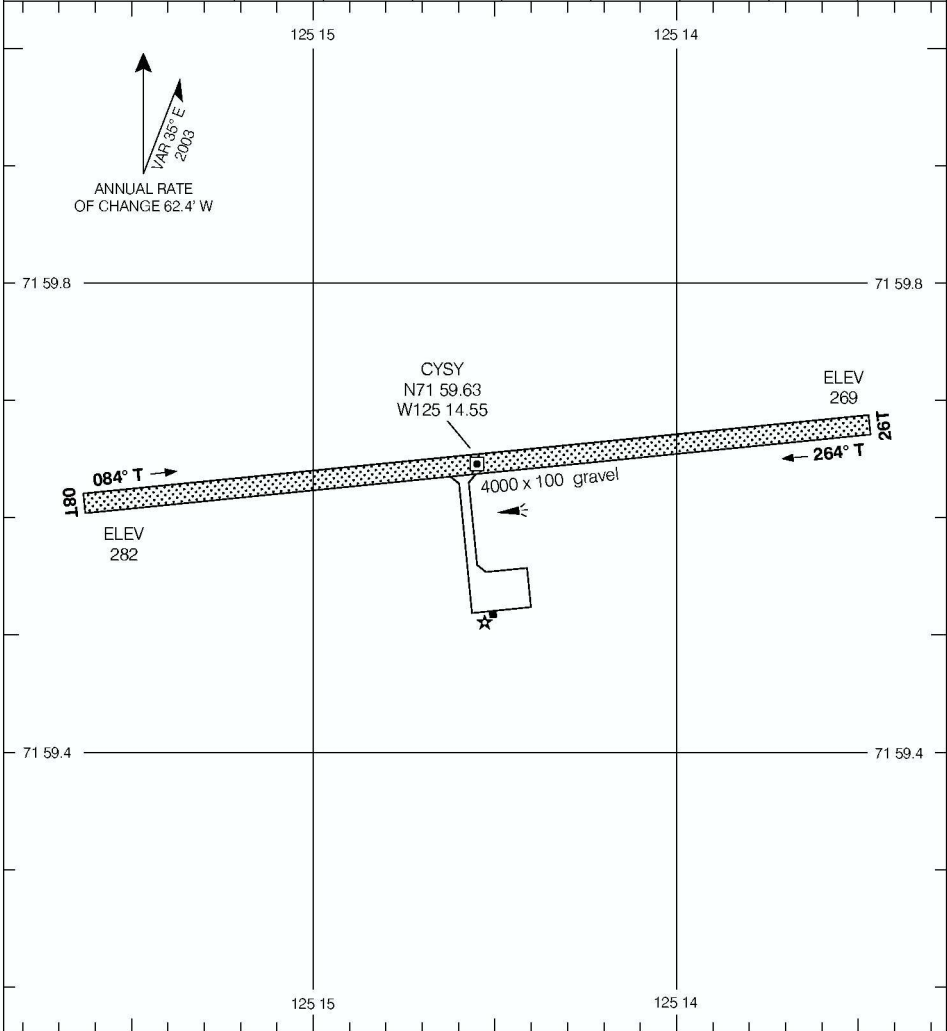

AERODROME CHART

SACHS HARBOUR
SACHS HARBOUR NT

APRT RADIO
122.1 (MF 5 NM)
O/T TFC 122.1

DECLARED DISTANCES

	08T	26T					
TORA	4000	4000					
TODA	4000	4000					
ASDA	4000	4000					
LDA	4000	4000					

TAKE-OFF MINIMA

Rwys 08T; 26T: ½

SCALE IN FEET

AERODROME CHART
EFF 8 JUN 06

CHANGE: Threshold elevations

SACHS HARBOUR NT
SACHS HARBOUR

NAD83

© 2006 Her Majesty The Queen in Right of Canada, Department of Natural Resources All rights reserved