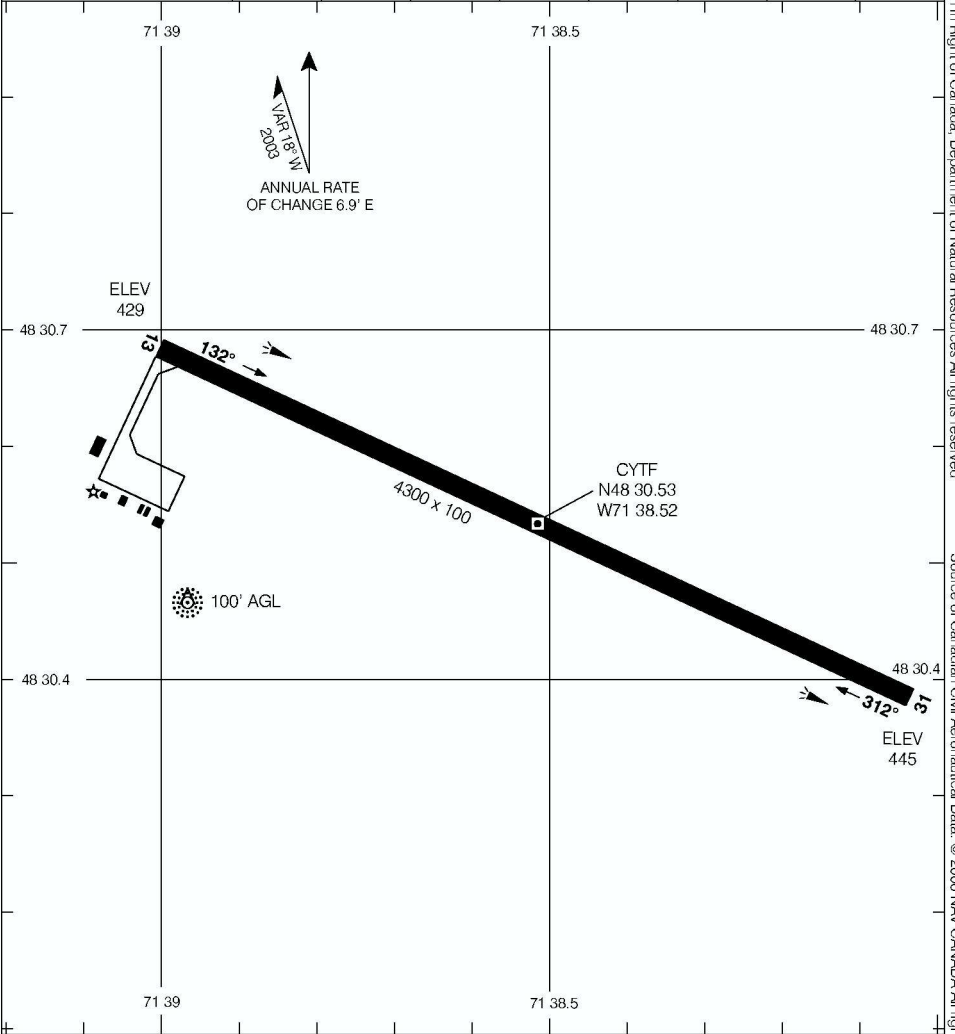

AERODROME CHART

ALMA
ALMA QC

FOR IFR CLEARANCE TELEPHONE BAGOTVILLE TML	UNICOM 123.0 (ATF 5 NM) O/T TFC 123.0	DEP BAGOTVILLE TML 127.2

DECLARED DISTANCES	13	31							
	TORA	4300	4300						
TODA	4300	4300							
ASDA	4300	4300							
LDA	4300	4300							

TAKE-OFF MINIMA	SCALE IN FEET
Rwys 13, 31: ½	

AERODROME CHART
EFF 13 APR 06

CHANGE: Editorial

ALMA QC
ALMA
NAD83