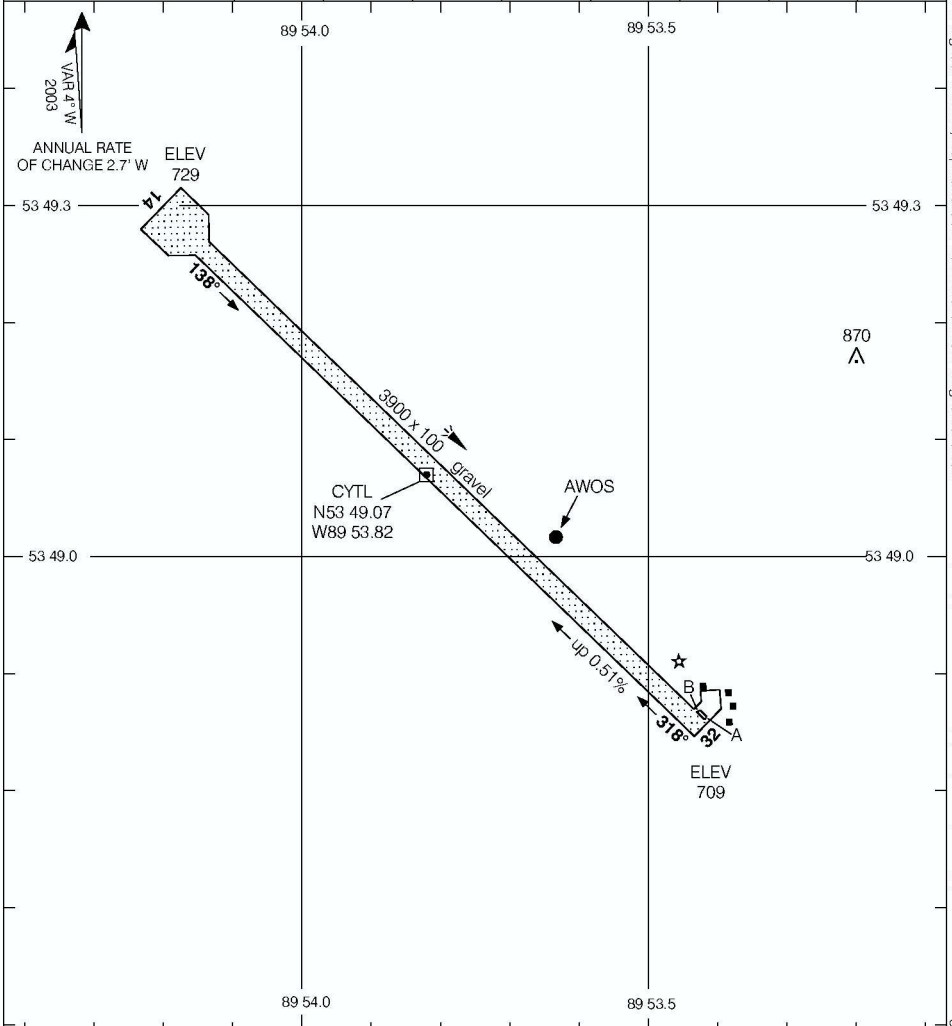

AERODROME CHART

BIG TROUT LAKE ON
BIG TROUT LAKE ON

AWOS 128.7	RADIO (DRCO) WINNIPEG 123.55	TFC 123.2 (ATF 5 NM)
----------------------	--------------------------------------------------	--------------------------------

DECLARED DISTANCES	14	32					
	TORA	_____	_____				
TODA	_____	_____					
ASDA	_____	_____					
LDA	_____	_____					

TAKE-OFF MINIMA	SCALE IN FEET
Rwys 14; 32 : ½	

AERODROME CHART
 EFF 8 JUN 06 CHANGE: Twys added, windsock moved
 BIG TROUT LAKE ON
 BIG TROUT LAKE
 NAD83