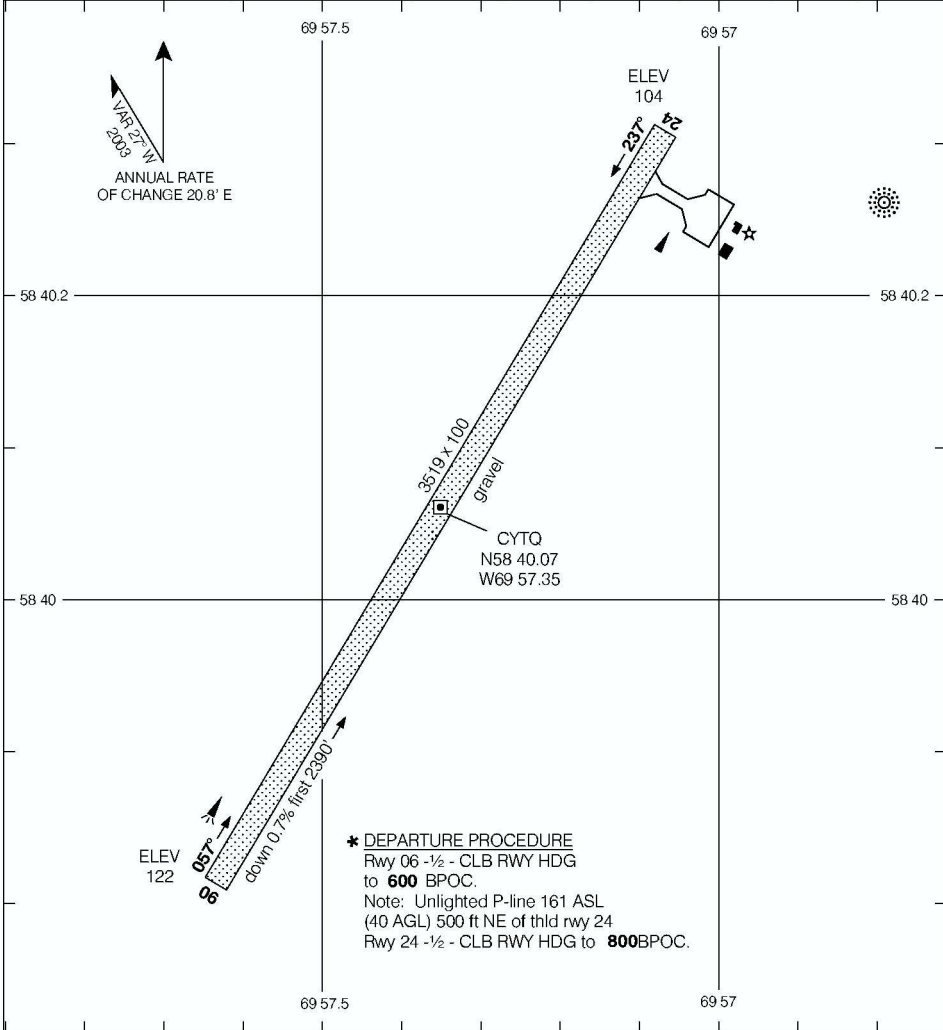

AERODROME CHART

TASIUJAQ QC
TASIUJAQ QC

☉ **APRT RADIO**
122.1 (MF 5 NM)
O/T TFC 122.1

DECLARED DISTANCES

	06	24						
TORA	3519	3519						
TODA	3519	3519						
ASDA	3519	3519						
LDA	3519	3519						

TAKE-OFF MINIMA