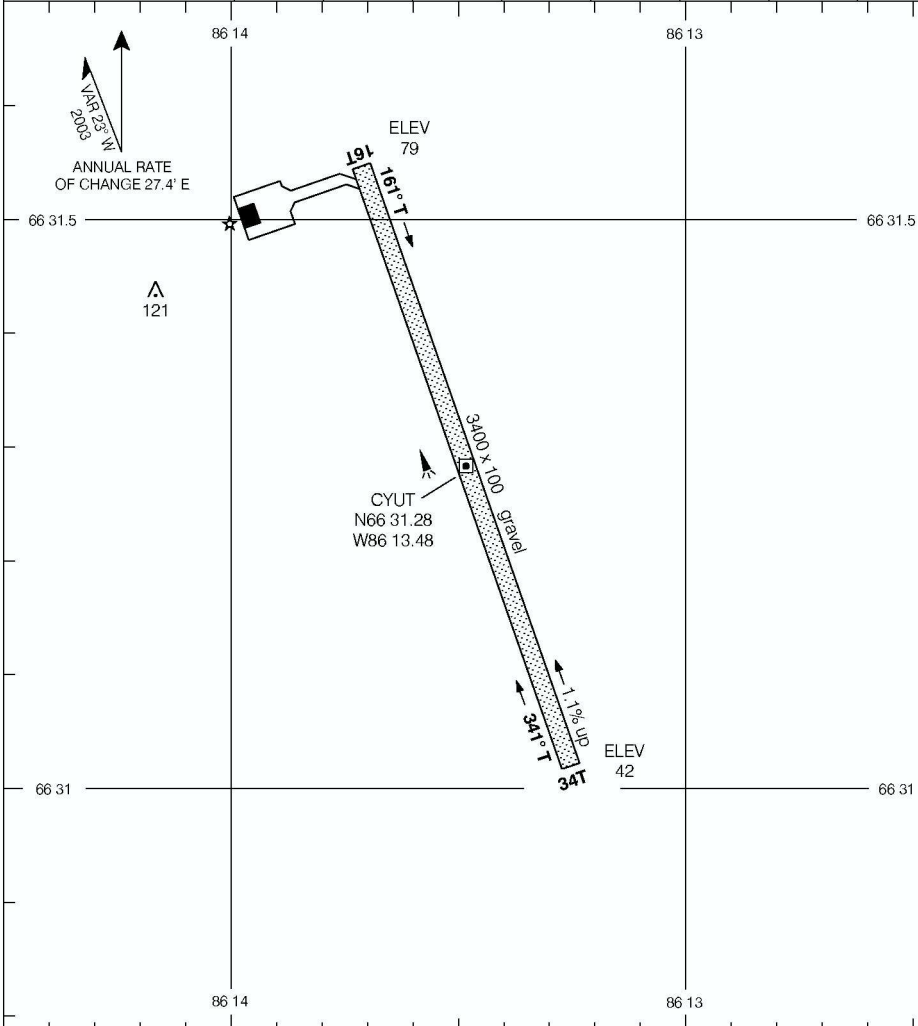

AERODROME CHART

REPULSE BAY
REPULSE BAY NU

⊙ APRT RDO
122.1 (MF 5 NM)
O/T TFC 122.1

DECLARED DISTANCES

	16T	34T					
TORA	3400	3400					
TODA	3400	3400					
ASDA	3400	3400					
LDA	3400	3400					

TAKE-OFF MINIMA

Rwys 16T; 34T: ½

SCALE IN FEET

AERODROME CHART

EFF 13 APR 06

CHANGE: Declared distances

REPULSE BAY NU

REPULSE BAY

NAD83