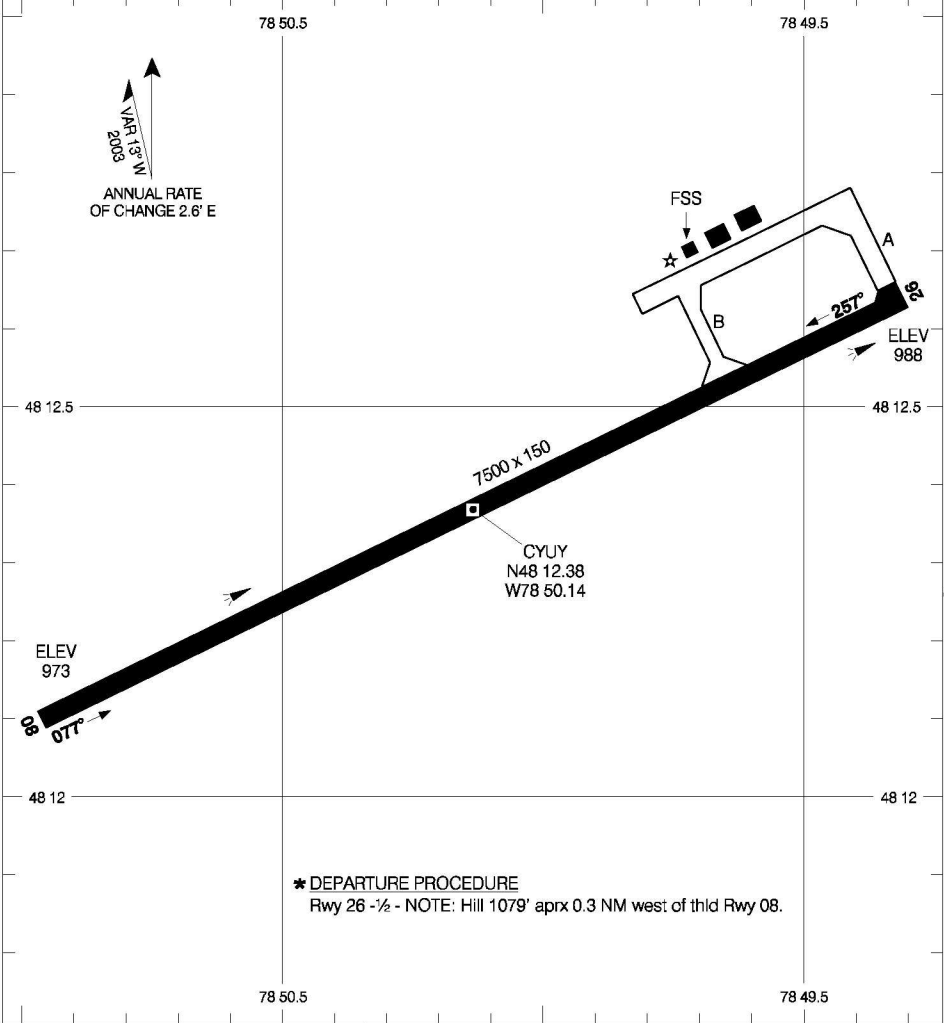

AERODROME CHART

ROUYN-NORANDA
ROUYN QC

RADIO 122.2 (MF 5 NM)	RADIO (RCO) QUEBEC 123.475	DEP MONTREAL CENTRE 125.9
---------------------------------	--	---

DECLARED DISTANCES	08	26					
	TORA	7500	7500				
TODA	8350	8500					
ASDA	7500	7500					
LDA	7500	7500					

* DEPARTURE PROCEDURE
Rwy 26 -½ - NOTE: Hill 1079' aprx 0.3 NM west of thld Rwy 08.

TAKE-OFF MINIMA	SCALE IN FEET
Rwy 08: ½	1000 0 1000 2000
Rwy 26: *	

Source of Canadian Civil Aeronautical Data: © 2007 NAV CANADA All rights reserved