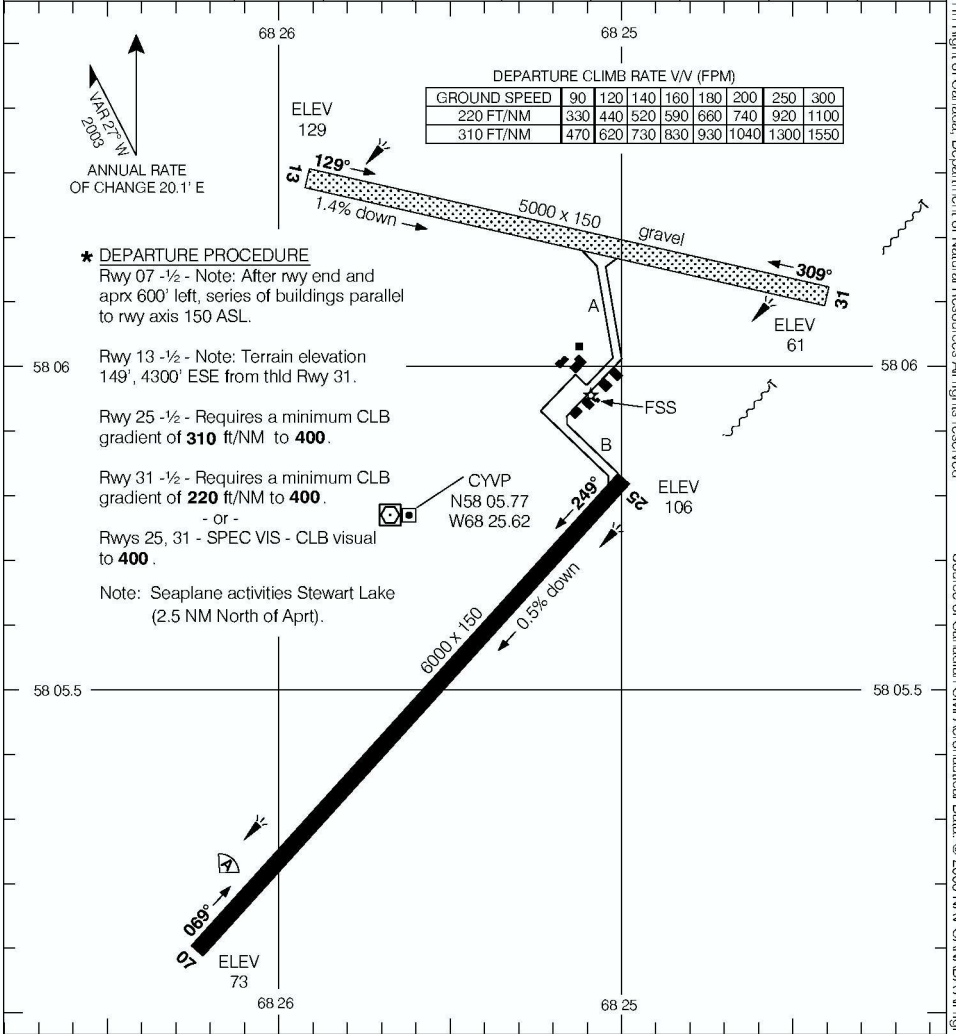

AERODROME CHART

KUUJJUAQ
KUUJJUAQ QC

VOT 111.8	RADIO 122.2 (MF 5 NM) 296.6	RADIO (RCO) QUEBEC 123.55 126.7
---------------------	--	--

DECLARED DISTANCES	07	25	13	31				
	TORA	6000	6000	5000	5000			
TODA	7000	7000	5700	5700				
ASDA	6000	6000	5000	5000				
LDA	6000	6000	5000	5000				

TAKE-OFF MINIMA	SCALE IN FEET
All rwys: *	1000 0 1000 2000

© 2006 Her Majesty The Queen In Right of Canada, Department of Natural Resources All rights reserved. Source of Canadian Civil Aeronautical Data: © 2006 NAV CANADA All rights reserved.