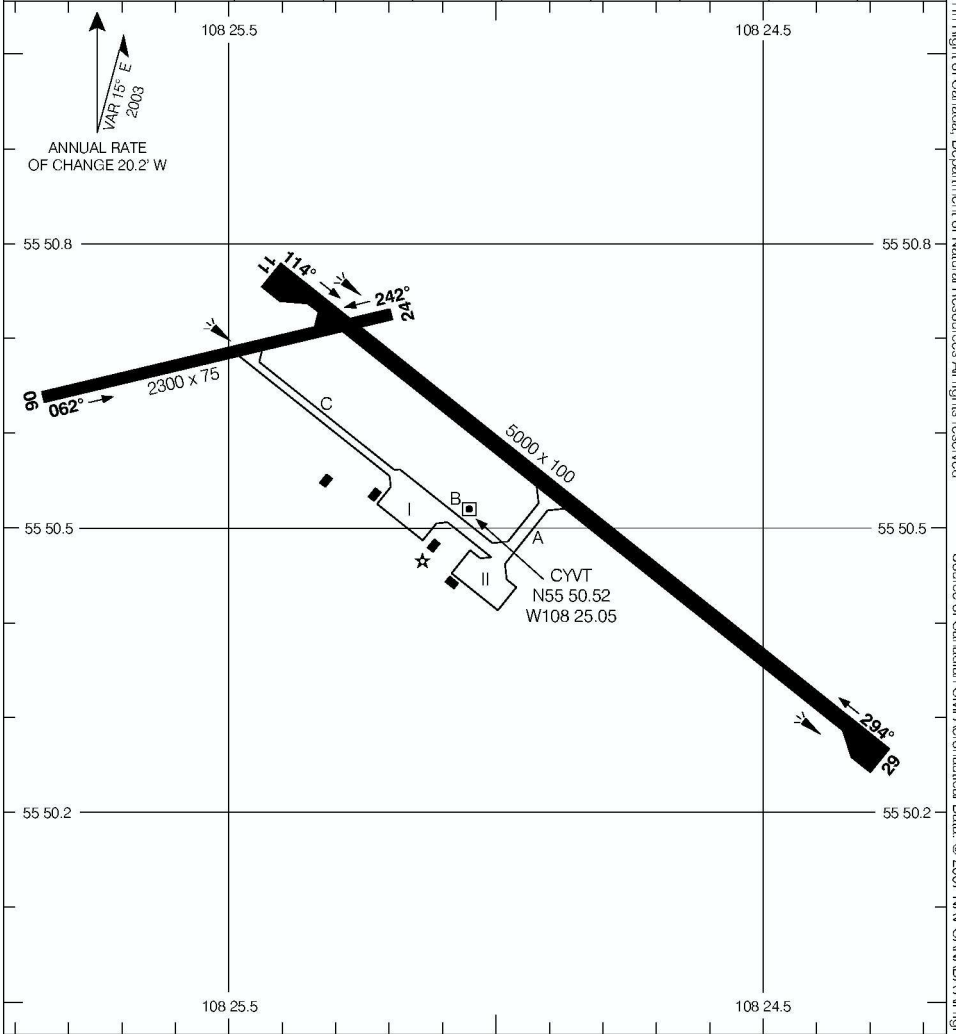

AERODROME CHART

BUFFALO NARROWS
BUFFALO NARROWS SK

☉ RADIO (RCO) REGINA 122.3 (MF 5 NM) O/T TFC 122.3	DEP RADIO (RCO) EDMONTON 123.275 (FISE)
---	--

DECLARED DISTANCES	06	24	11	29				
TORA	2300	2300	5000	5000				
TODA	2300	2300	6000	6000				
ASDA	2300	2300	5000	5000				
LDA	2300	2300	5000	5000				

TAKE-OFF MINIMA Rwys 11, 29: ½ Rwys 06, 24: NOT ASSESSED	SCALE IN FEET
---	-------------------

© 2007 Her Majesty The Queen In Right of Canada, Department of Natural Resources All rights reserved
 Source of Canadian Civil Aeronautical Data: © 2007 NAV CANADA All rights reserved