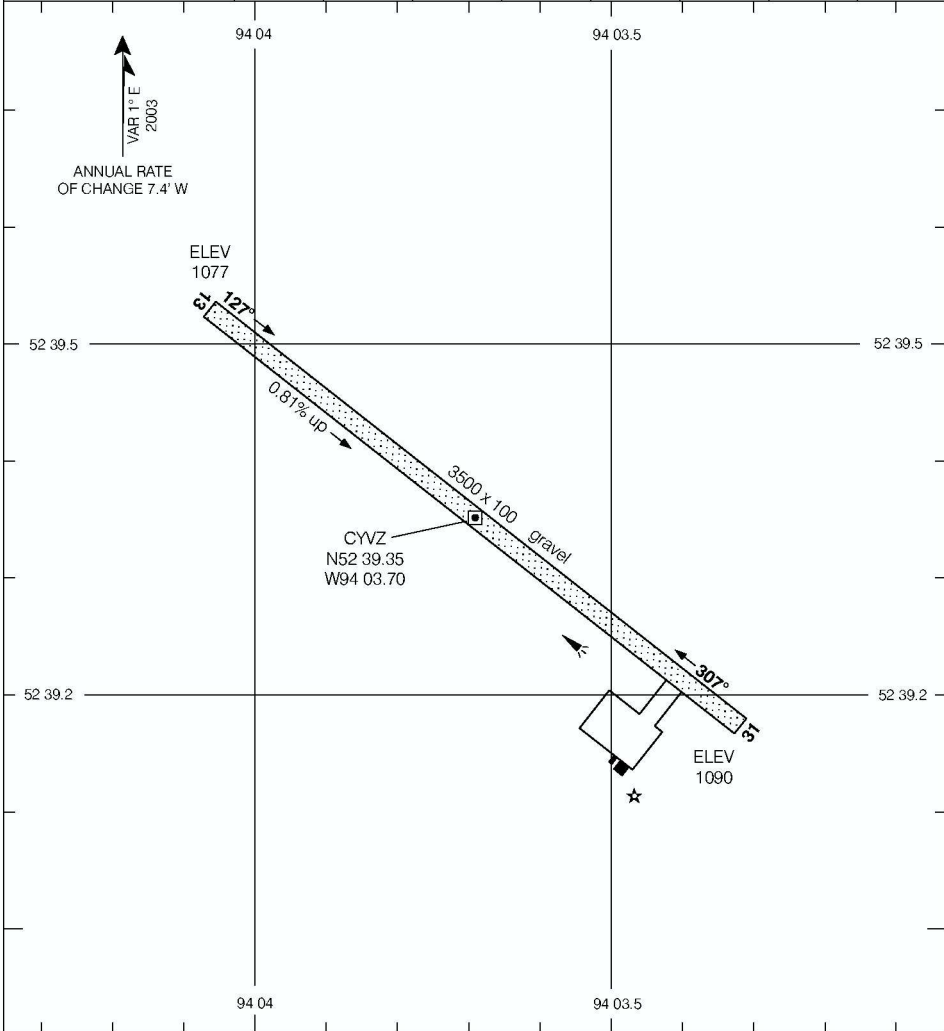

# AERODROME CHART

DEER LAKE  
DEER LAKE ON

TFC  
122.8 (ATF 5 NM)

© 2006 Her Majesty The Queen In Right of Canada, Department of Natural Resources All rights reserved

Source of Canadian Civil Aeronautical Data © 2006 NAV CANADA All rights reserved

DECLARED DISTANCES	13	31					
TORA	_____	_____					
TODA	_____	_____					
ASDA	_____	_____					
LDA	_____	_____					

TAKE-OFF MINIMA

NOT ASSESSED

# AERODROME CHART

CHANGE: Plan view

DEER LAKE ON  
DEER LAKE  
NAD83

EFF 28 SEP 06