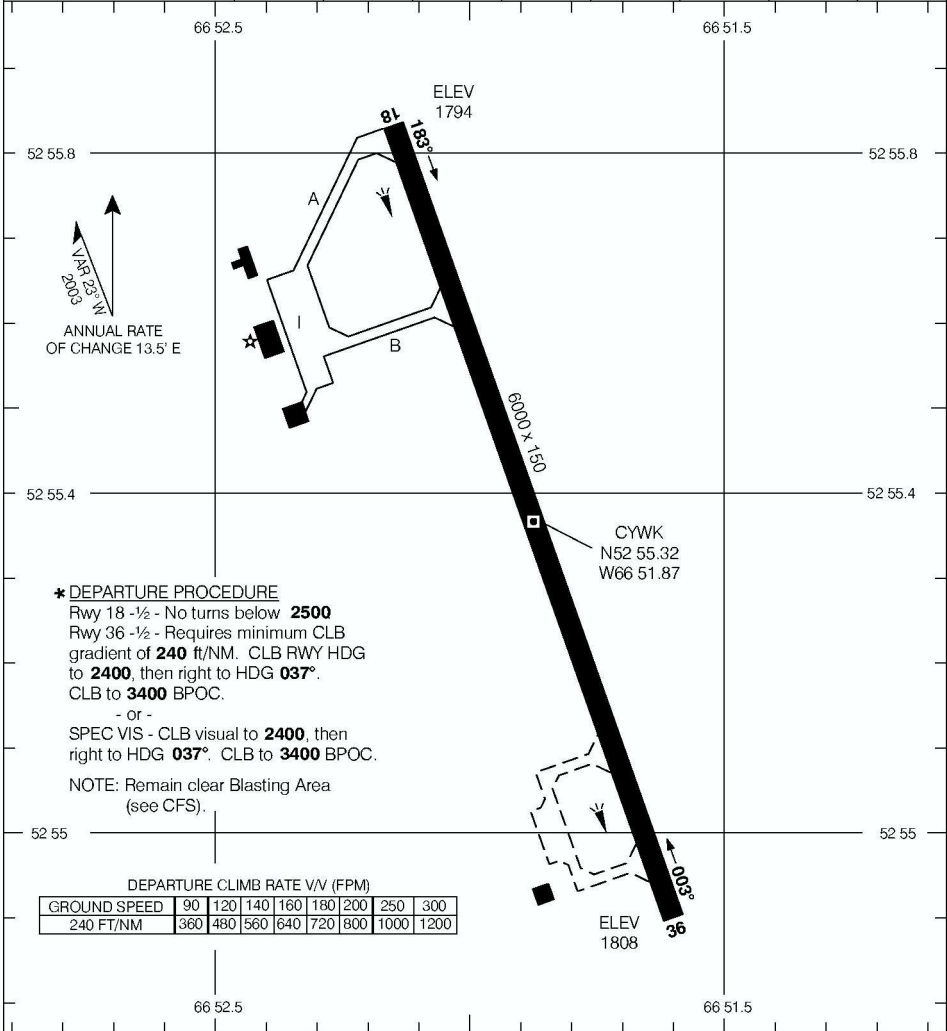

# AERODROME CHART

WABUSH  
WABUSH NL

**RADIO**  
**122.0 (MF 5 NM)**  
**296.2**

**DEP**  
**MONTREAL CENTRE**  
**132.25**

**DECLARED DISTANCES**

	<b>18</b>	<b>36</b>							
TORA	6000	6000							
TODA	6700	6220							
ASDA	6000	6000							
LDA	6000	6000							

**TAKE-OFF MINIMA**

Rwys 18, 36: \*

**AERODROME CHART**  
EFF 8 JUN 06

CHANGE: Declare distance  
WABUSH NL  
WABUSH  
NAD83

© 2006 Her Majesty The Queen in Right of Canada, Department of Natural Resources All rights reserved. Source of Canadian Civil Aeronautical Data © 2006 NAV CANADA All rights reserved.