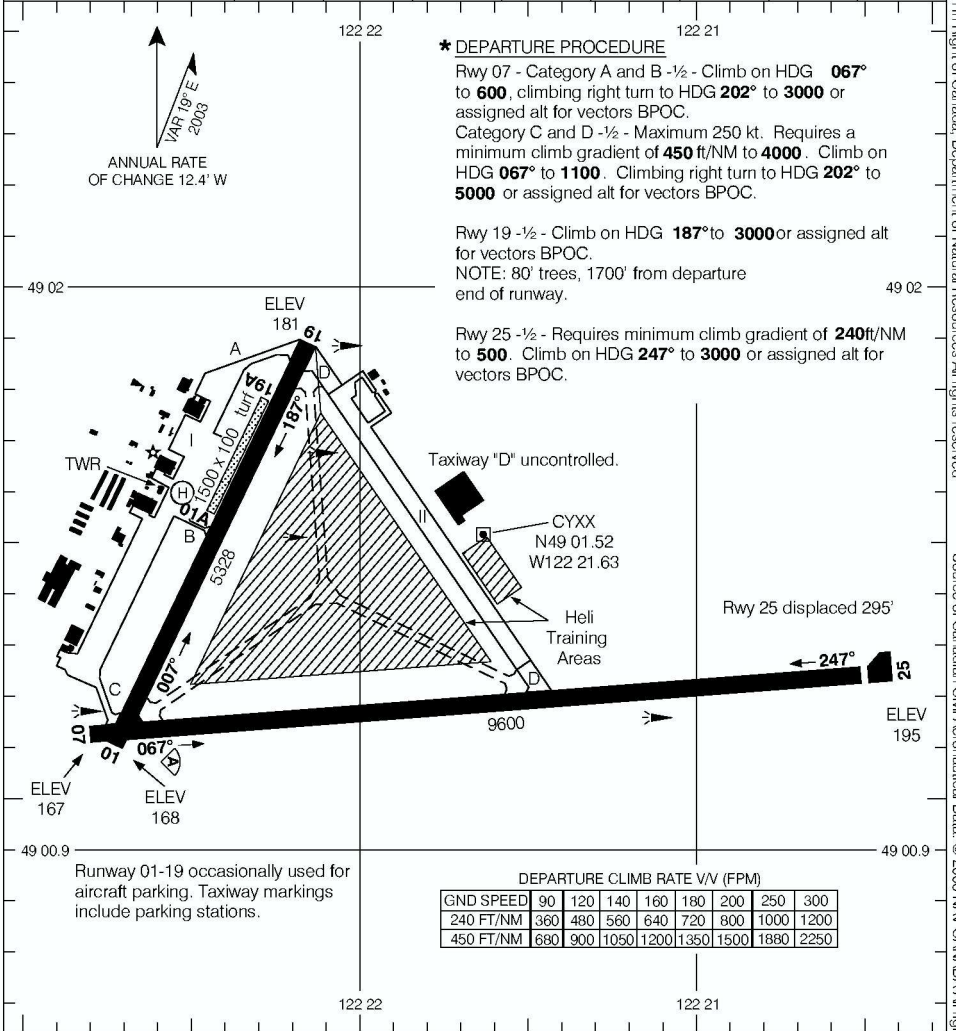

AERODROME CHART

ABBOTSFORD
ABBOTSFORD BC

VOT 115.7	ATIS 119.8	GND 121.8	TWR 119.4 295.0				DEP VICTORIA TERMINAL 132.7 290.8	
			O/T RADIO(RCO) CRANBROOK 119.4 295.0 (MF CZ)					

DECLARED DISTANCES								
	07	25	01	19				
TORA	9600	9600	5328	5328				
TODA	10160	10600	6328	5978				
ASDA	9600	9600	5328	5328				
LDA	9600	9305	5328	5328				

TAKE-OFF MINIMA	SCALE IN FEET
Rwy 01: Not Assessed Rwys 07; 19; 25: *	1000 0 1000 2000 3000 4000

© 2006 Her Majesty The Queen In Right of Canada, Department of Natural Resources All rights reserved. Source of Canadian Civil Aeronautical Data © 2006 NAV CANADA All rights reserved.