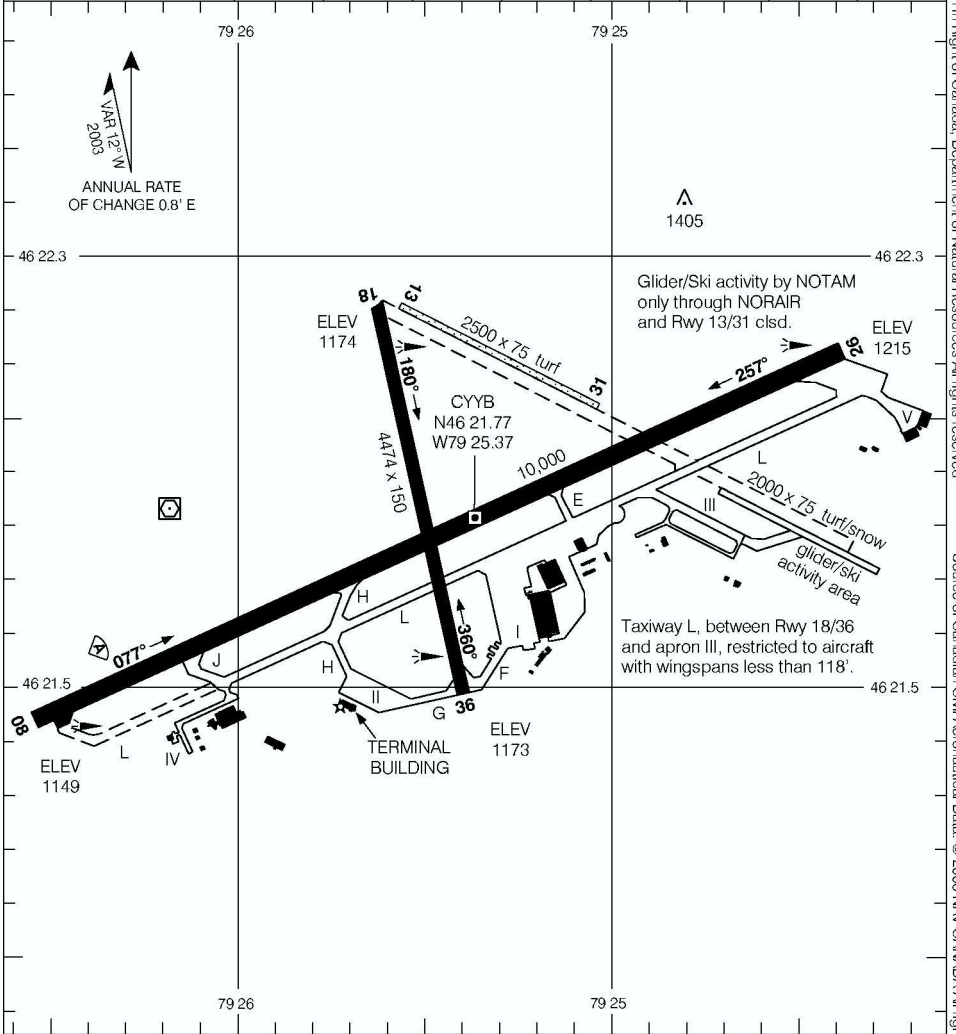

AERODROME CHART

NORTH BAY
NORTH BAY ON

VOT 110.4	ATIS 124.9 228.2	RADIO 118.3 257.2 O/T TFC 118.3 (MF 7 NM)	DEP TORONTO CENTRE 127.250 233.4
---------------------	-------------------------------	--	--

DECLARED DISTANCES	08	26	18	36
TORA	10000	10000	4474	4474
TODA	11000	11000	5474	5474
ASDA	10000	10000	4474	4474
LDA	10000	10000	4474	4474

TAKE-OFF MINIMA	SCALE IN FEET
Rwys 08, 18, 26, 36: ½ Rwys 13, 31: NOT ASSESSED	2000 0 2000

© 2006 Her Majesty The Queen in Right of Canada, Department of Natural Resources All rights reserved. Source of Canadian Civil Aeronautical Data © 2006 NAV CANADA All rights reserved.