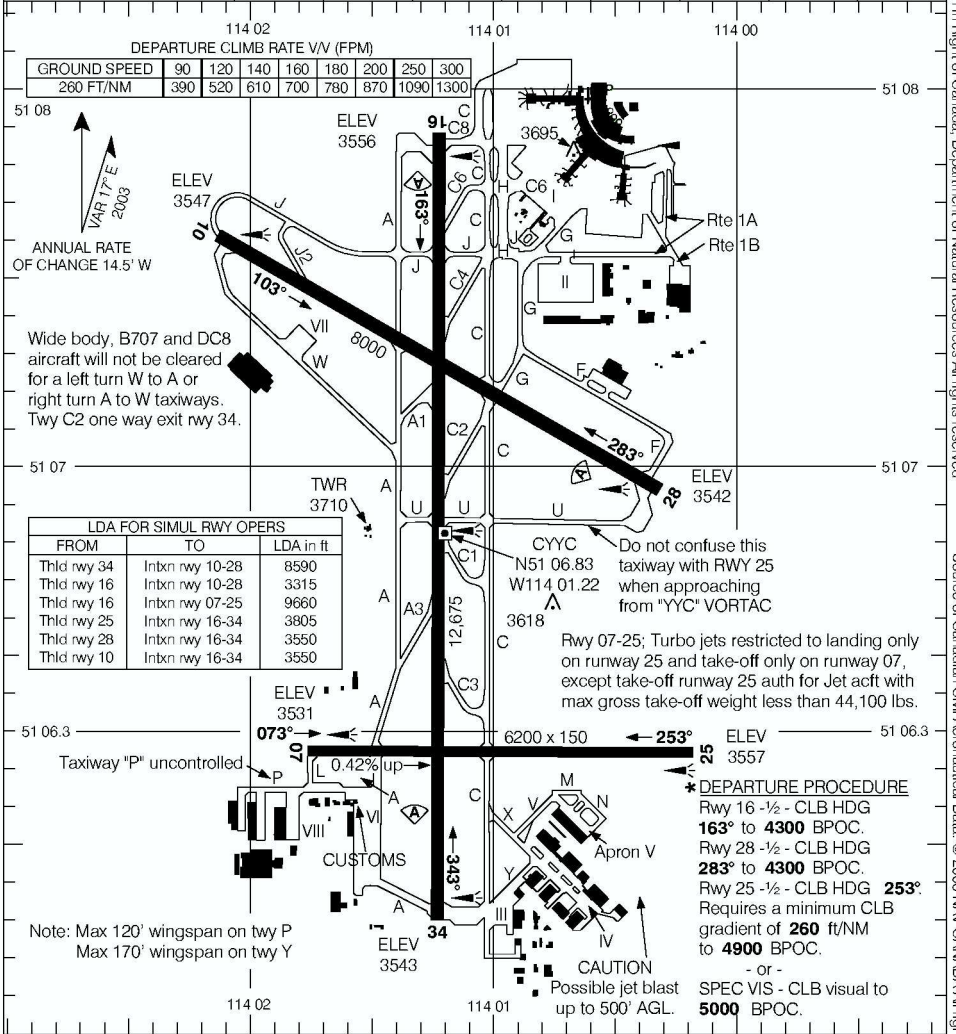

# AERODROME CHART

CALGARY INTL  
CALGARY AB

<b>VOT</b> 114.8	<b>ATIS</b> 114.8 127.2	<b>CLNC DEL</b> 121.3 260.2	<b>GND</b> 121.9 275.8	<b>TWR</b> 118.4 236.6	<b>DEP</b> 119.8 255.1
---------------------	-------------------------------	-----------------------------------	------------------------------	------------------------------	------------------------------

© 2006 Her Majesty The Queen In Right of Canada, Department of Natural Resources All rights reserved  
Source of Canadian Civil Aeronautical Data © 2006 NAV CANADA All rights reserved

DECLARED DISTANCES	07	25	10	28	16	34
	TORA	6200	6200	8000	8000	12,675
TODA	6500	7200	8900	9000	13,665	13,675
ASDA	6200	6200	8000	8000	12,675	12,675
LDA	6200	6200	8000	8000	12,675	12,675

<b>TAKE-OFF MINIMA</b>	<b>SCALE IN FEET</b>
Rwys 07, 10, 34: 1/2 Rwys 16, 25, 28: *	2000 0 2000

**AERODROME CHART** CHANGE: Windssock added **CALGARY AB**  
**EFF 13 APR 06** **CALGARY INTL**  
 NAD83