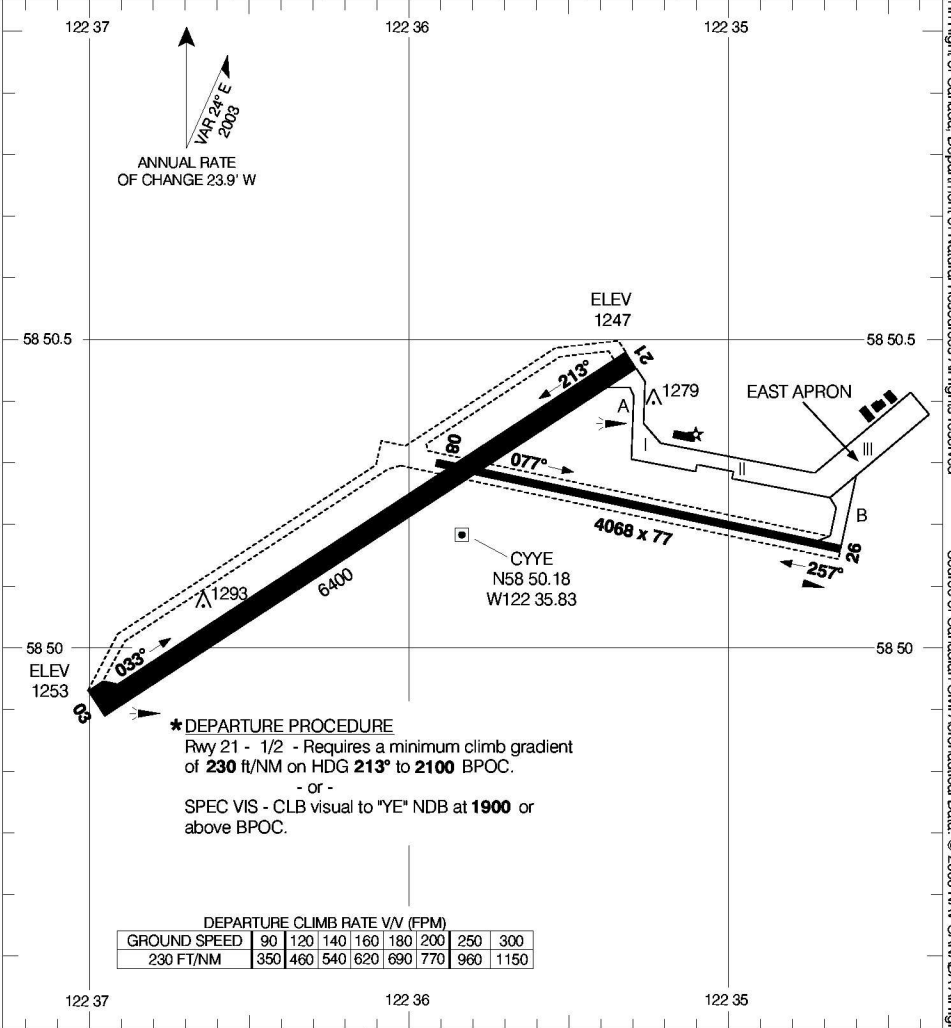

AERODROME CHART

FORT NELSON
FORT NELSON BC

VOT
111.8

RADIO
122.2 (MF 5 NM)
295.0

DECLARED DISTANCES

	03	21	08	26				
TORA	6400	6400	4060	4060				
TODA	7400	7400	4568	4268				
ASDA	6400	6400	4068	4068				
LDA	6400	6400	4068	4068				

TAKE-OFF MINIMA

Rwys 03: 1/2
Rwys 21: *

AERODROME CHART
EFF 10 MAY 07

CHANGE: Depiction of EAST APRON

FORT NELSON BC
FORT NELSON
NAD83

© 2005 Her Majesty The Queen in Right of Canada, Department of Natural Resources. All rights reserved.