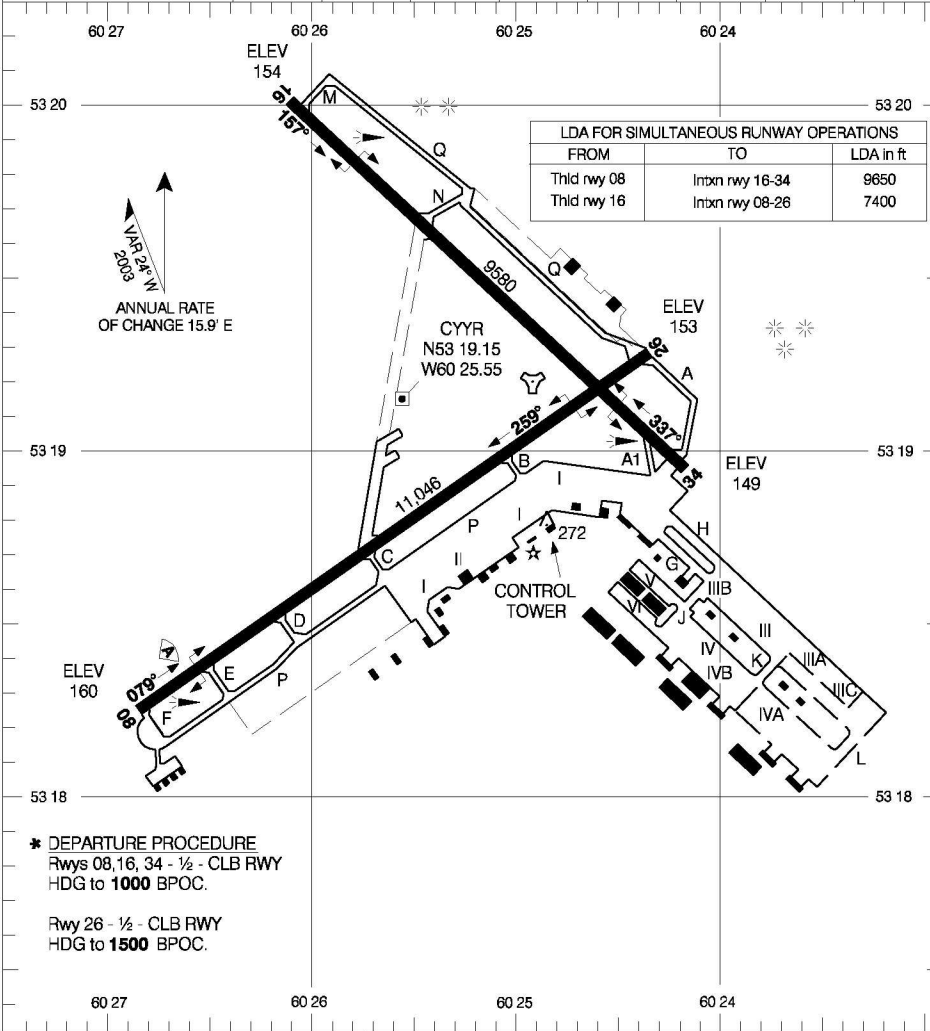

AERODROME CHART (DND)

GOOSE BAY
GOOSE BAY NL

VOT 111.8	ATIS 128.1 340.8	CLNC DEL 118.1 336.5	GND 121.9 275.8	TWR 119.1 236.6	DEP 119.5 267.1
---------------------	-------------------------------	-----------------------------------	------------------------------	------------------------------	------------------------------

DECLARED DISTANCES	08	26	16	34				
	TORA	11,050	11,050	9580	9580			
TODA	12,050	12,050	10,580	10,580				
ASDA	11,050	11,050	9580	9580				
LDA	11,050	11,050	9580	9580				

TAKE-OFF MINIMA	SCALE IN FEET
Rwys 08, 16, 26, 34: *	2000 1000 0 2000 4000

AERODROME CHART (DND) CHANGE: New Ramp IIIC Added **GOOSE BAY NL**
EFF 05 July 07 **GOOSE BAY**
NAD83

© 2005 Her Majesty The Queen in Right of Canada, Department of Natural Resources All rights reserved. Source of Canadian Civil Aeronautical Data. © 2005 NAV CANADA All rights reserved.